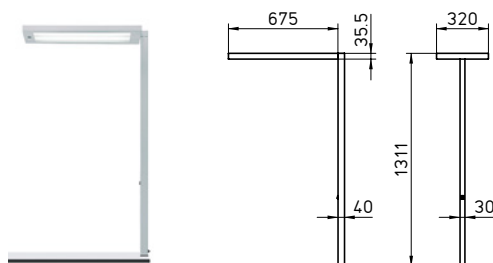

Light colour neutral white 4000 K

Fitted with	Model	Order No. White	Order No. Silver	RRP €¹
13000 lm	DFT 13000/840/R	121 808 000 - 007 585 40	121 808 000 - 007 585 33	883.00
9000 lm	DFT 9000/840/R	121 807 000 - 007 585 27	121 808 000 - 007 585 20	858.00

¹ Recommended retail price excl. VAT; minimum order quantity 40 units (large package)