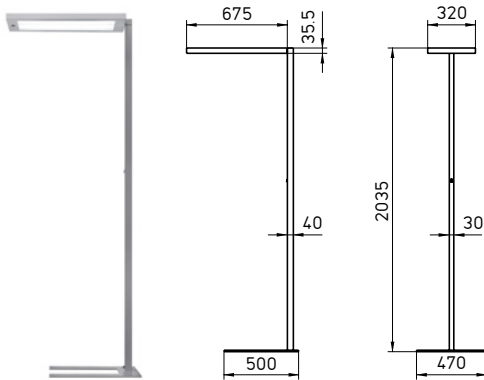

DOTOO.free compact free-standing luminaire

- Easy-to-reach operating element (toggle switch)
- PIR motion and daylight sensor
- Run-on time of motion sensor, 15 mins.
- Backlight technology
- Direct and indirect light can be switched together
- LED service life L80 50 000 hours
- 5-year system warranty

Light colour neutral white 4000 K

Fitted with	Model	Order No. White	Order No. Silver	RRP €¹
13 000 lm	DFS 13 000/840/R	121 805 000 - 007 473 95	121 805 000 - 007 550 32	980.00
9 000 lm	DFS 9 000/840/R	121 806 000 - 007 551 09	121 806 000 - 007 551 14	950.00

¹ Recommended retail price excl. VAT; minimum order quantity 40 units (large package)