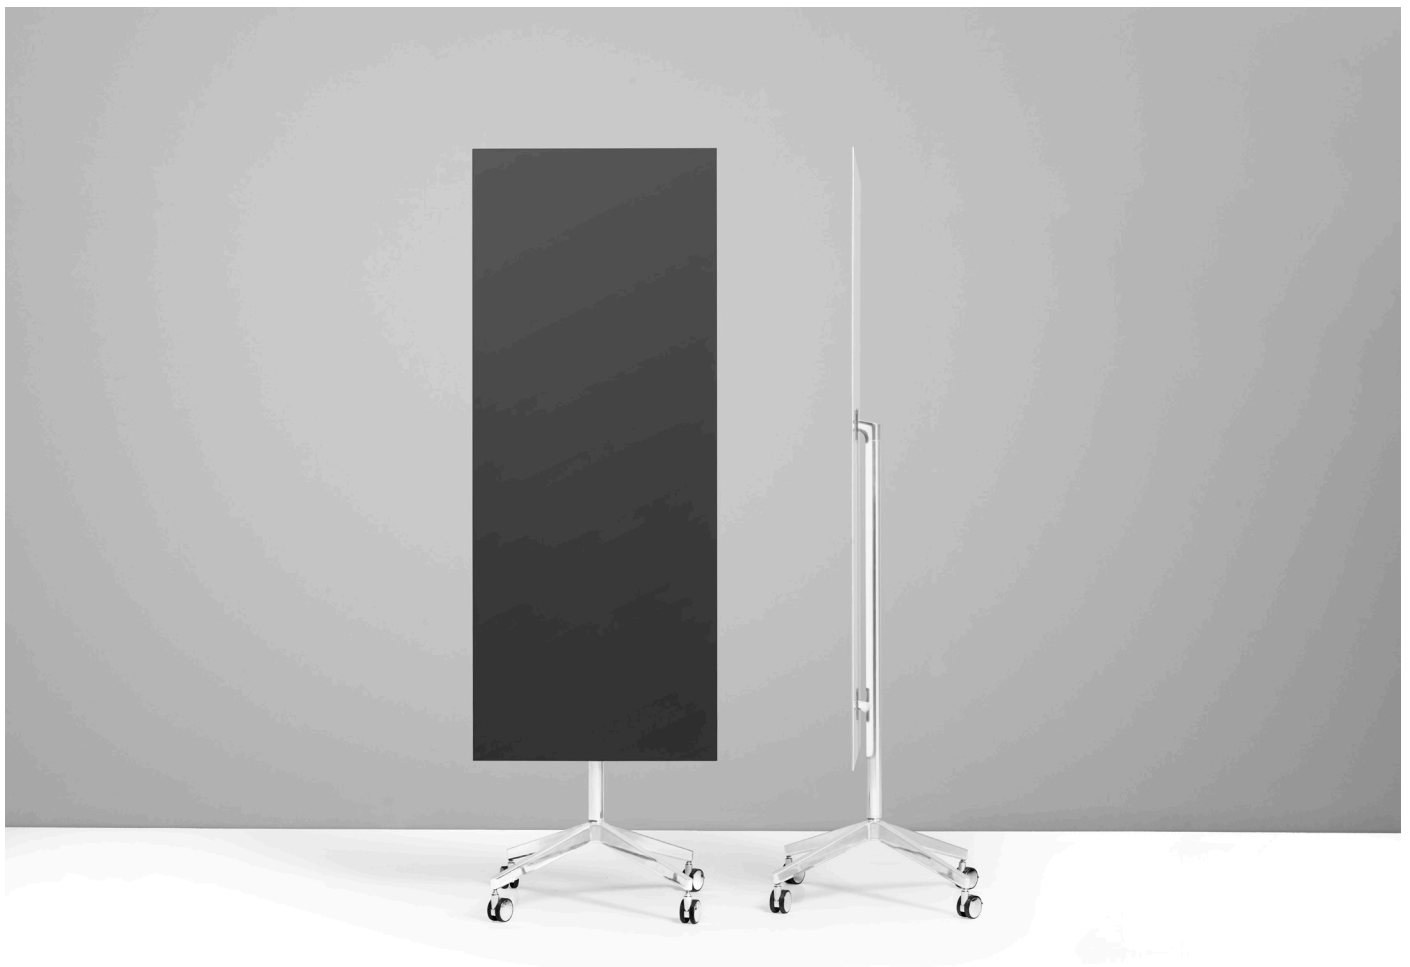

Mood Mobile

Mobile, tempered glass writing board, available in all 24 of our Mood colours. Feet and legs in polished aluminium combine with sharp lines to give the Mood Mobile a stylish, minimalist look. Optical glass guarantees a vibrant finish in every colour. Includes flip chart hooks in polished aluminium.

- Optical glass
- 24 Mood colours
- Magnetic writing surface

Design: **Christian Halleröd**

Article number	Name	Size w x h mm
12475 - 130	Mood Mobile, Optical White (Pure), incl. flip chart hooks	650 x 1575 (1960)
12475 - colour code	Mood Mobile, Mood Colour, incl. flip chart hooks	650 x 1575 (1960)
1369	Flip chart holder polished, pair	