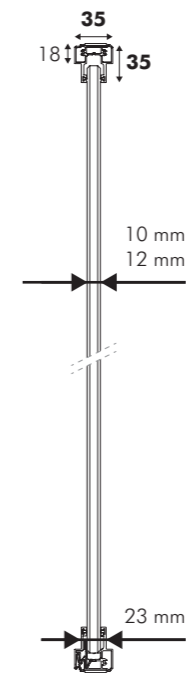

FINITURE

Finishes / Ausführungen / Finitions / Acabados

profilo

PROFILE
PROFIL
PROFIL
PERFIL

aluminium

AO ANODIZED

AL GLOSSY BRUSHED ALUMINIUM

BI WHITE PAINTED

NE BLACK PAINTED

finitura vetri

FINISHING GLASSES
GLAS AUSFÜHRUNG
FINITION VERRES
ACABADO CRISTAL

glass

V00 TRANSPARENT

V0C FROSTED GLASS

VFM FUMÉ

V0B SILK-SCREEN PRINTED CLEAR GLASS

VTX0 EXTRA CLEAR TRANSPARENT