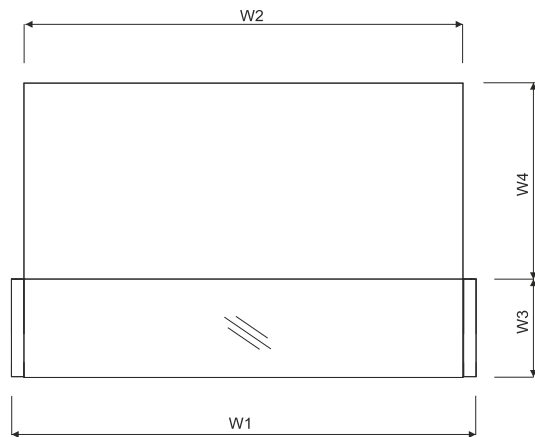

1. **Glass top** - glass LACOBEL 4mm
2. **Work top** - MFC 28mm, PVC edge
3. **Front** - lacquered MDF (gloss) 12 - 16mm
4. **Light source** - RGBW LED, remote control
5. **Body** - MDF lacquered(gloss) 22mm
6. **Low side panel** - MFC 28mm, PVC edge
7. **Base**- laquered MFC - gloss
8. **Leveling** - 5mm range

ATTENTION - Possibility of ordering reception counter elements in other RAL colours. For more information please aks cusstomer service.

1. **Cable grommets** - Ø80

TECHNICAL SPECIFICATION

DIMENSIONS

W1 - 1800mm | W2 - 1700mm | W3 - 300mm | W4 - 600mm | W5 - 344mm | W6 - 360mm | W7 - 740mm

PRODUCT ILLUSTRATION	DIMENSIONS [mm]			INDEX SYMBOL						COMMENTS
	WIDTH	DEPTH	HEIGHT			kg	m3	pcs		

RECEPTION DESK

	1800	900	1100	LAS18		61.5	0.992	5		
--	------	-----	------	-------	--	------	-------	---	--	--