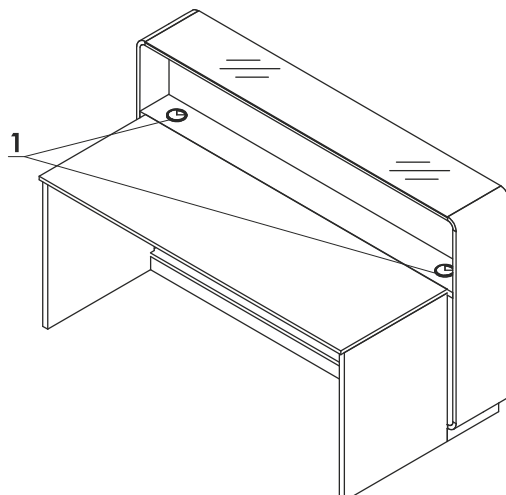

TECHNICAL SPECIFICATION

COLOURS

COUNTER TOP - GLASS

GLASS LACOBEL,  
WHITE

BODY

67 WHITE PASTEL

FRONT - MDF

MDF LACQUERED,  
GLOSS

1. **Glass top** - glass LACOBEL 4mm
2. **Work top** - MFC 28mm, PVC edge
3. **Front** - lacquered MDF (gloss) 12 - 16mm
4. **Light source** - RGBW LED, remote control
5. **Body** - MDF lacquered(gloss) 22mm
6. **Low side panel** - MFC 28mm, PVC edge
7. **Base**- laquered MFC - gloss
8. **Leveling** - 5mm range

ATTENTION - Possibility of ordering reception counter elements in other RAL colours. For more information please aks cusstomer service.

1. **Cable grommets** - Ø80

TECHNICAL SPECIFICATION

DIMENSIONS

W1 - 1800mm | W2 - 1700mm | W3 - 300mm | W4 - 600mm | W5 - 344mm | W6 - 360mm | W7 - 740mm

PRODUCT ILLUSTRATION	DIMENSIONS [mm]			INDEX SYMBOL						COMMENTS
	WIDTH	DEPTH	HEIGHT			kg	m3	pcs		

RECEPTION DESK

	1800	900	1100	LAS18		61.5	0.992	5		
--	------	-----	------	-------	--	------	-------	---	--	--