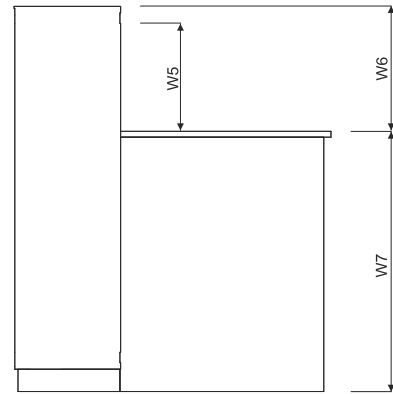

1. **Glass top** - glass LACOBEL 4mm
2. **Work top** - MFC 28mm, PVC edge
3. **Front** - lacquered MDF (gloss) 12 - 16mm
4. **Light source** - RGBW LED, remote control
5. **Body** - MDF lacquered(gloss) 22mm
6. **Low side panel** - MFC 28mm, PVC edge
7. **Base**- laquered MFC - gloss
8. **Leveling** - 5mm range

ATTENTION - Possibility of ordering reception counter elements in other RAL colours. For more information please aks cusstomer service.

1. **Cable grommets** - Ø80

TECHNICAL SPECIFICATION

DIMENSIONS

W1 - 1800mm | W2 - 1700mm | W3 - 300mm | W4 - 600mm | W5 - 344mm | W6 - 360mm | W7 - 740mm

PRODUCT ILLUSTRATION	DIMENSIONS [mm]			INDEX SYMBOL						COMMENTS
	WIDTH	DEPTH	HEIGHT			kg	m3	pcs		

RECEPTION DESK

	1800	900	1100	LAS18		61.5	0.992	5		
--	------	-----	------	-------	--	------	-------	---	--	--