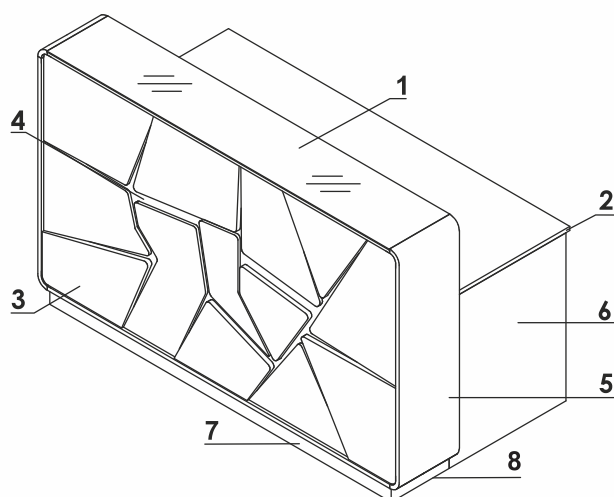

TECHNICAL SPECIFICATION

COLOURS

COUNTER TOP - GLASS

GLASS LACOBEL,  
WHITE

BODY

67 WHITE PASTEL

FRONT - MDF

MDF LACQUERED,  
GLOSS

1. **Glass top** - glass LACOBEL 4mm
2. **Work top** - MFC 28mm, PVC edge
3. **Front** - lacquered MDF (gloss) 12 - 16mm
4. **Light source** - RGBW LED, remote control
5. **Body** - MDF lacquered(gloss) 22mm
6. **Low side panel** - MFC 28mm, PVC edge
7. **Base**- laquered MFC - gloss
8. **Leveling** - 5mm range

ATTENTION - Possibility of ordering reception counter elements in other RAL colours. For more information please aks cusstomer service.

1. **Cable grommets** - Ø80

TECHNICAL SPECIFICATION

DIMENSIONS

W1 - 1800mm | W2 - 1700mm | W3 - 300mm | W4 - 600mm | W5 - 344mm | W6 - 360mm | W7 - 740mm

PRODUCT ILLUSTRATION	DIMENSIONS [mm]			INDEX SYMBOL						COMMENTS
	WIDTH	DEPTH	HEIGHT			kg	m3	pcs		

RECEPTION DESK

	1800	900	1100	LAS18		61.5	0.992	5		
--	------	-----	------	-------	--	------	-------	---	--	--