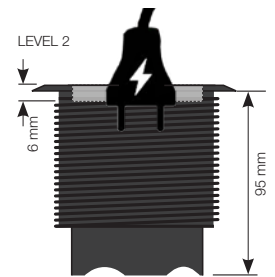

Principle for height adjustment

CERTIFIED ACCORDING TO
CE AND GS STANDARD

1 POWER

4 CABLE FEEDTHROUGH

Ingenious design!

A unique satellite outlet, with a pending patent, that offers three alternative height configurations. When installed at its 3rd and lowest level, cables and ports are elegantly hidden within the satellite well.