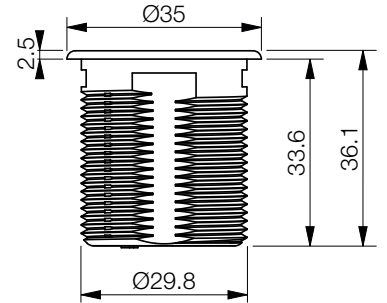

Powerdot

Micro Ø 30 mm

935-PM30 Black 935-PM30W White

Maximum table width: 26 mm

CERTIFIED ACCORDING TO
CE AND GS STANDARD

2 USB-CHARGERS

Only the essential...

The Powerdot meets the demand for a small, stylish USB charger that fits almost anywhere. It has the modest diameter of only 30 mm, still equipped with two outlets of total 2 A charging power.