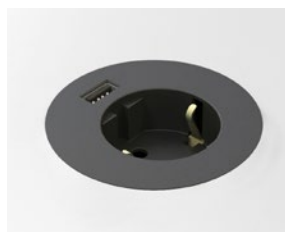

935-PM60 POWERDOT MIDI, BLACK
1 POWER, 1 CABLE PORT WITH CLIPS
1.7 M CONNECTION (SCHUKO)
FIXED LEVEL. HEIGHT 74.1 MM

935-PM61 POWERDOT MIDI, BLACK
1 POWER, 1 USB-CHARGER (2.1A)
1.7 M CONNECTION (SCHUKO)
FIXED LEVEL. HEIGHT 82.1 MM