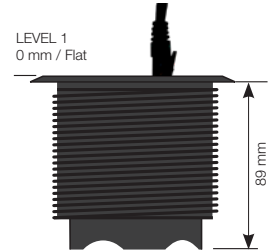

Principle for height adjustment

CERTIFIED ACCORDING TO
CE AND GS STANDARD

- 1 POWER
- 1 DATA
- 1 USB-CHARGER

Unique patent pending technology

These satellite outlets are well suited for both individual desks and conference tables. Their combined use offer a complete technical solution, when a wide range of options is required. The satellite is easily mounted in table tops and can after that be adjusted in three levels depending on desired feature or needs.