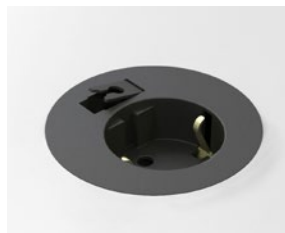

Powerdot

Midi Ø 60 mm

Even smaller...

The 60 mm Powerdot meets the demand for a fancy access point including power, and any cables that can be fitted through. The PM61 model has instead a powerful USB-charger for your convenience. It may be mounted in a standard 60 mm hole or integrated in the tabletop with a milled edge for a stylish flush appearance.