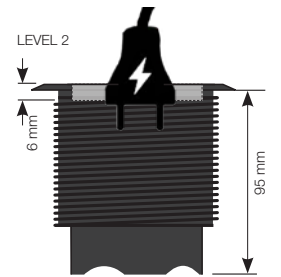

## Three level unit

Black 935-PD13

**935-PD13**

Power, HDMI and USB port

Frame and lid available as accessories

Principle for height adjustment

CERTIFIED ACCORDING TO  
CE AND GS STANDARD

1 POWER