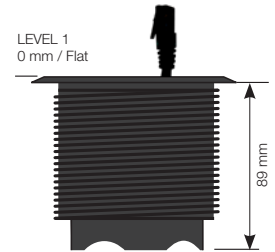

Principle for height adjustment

CERTIFIED ACCORDING TO
CE AND GS STANDARD

1 POWER

4 CABLE FEEDTHROUGH

Ingenious design!

A unique satellite outlet, with a pending patent, that offers three alternative height configurations. When installed at its 3rd and lowest level, cables and ports are elegantly hidden within the satellite well.