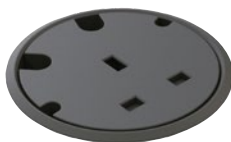

UK, Danish and French standards

935-PD20 POWERDOT SATELLITE, BLACK
1 **ENGLISH** POWER, 4 CABLE PORT
VERTICALLY MOVABLE IN 3 POSITIONS