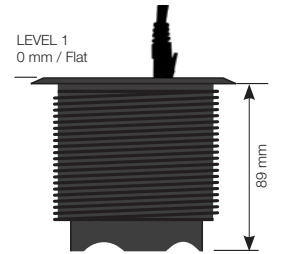

## Three level unit

Black 935-PD13

**935-PD13**

Power, HDMI and USB port

Frame and lid available as accessories

Principle for height adjustment

CERTIFIED ACCORDING TO  
CE AND GS STANDARD

1 POWER