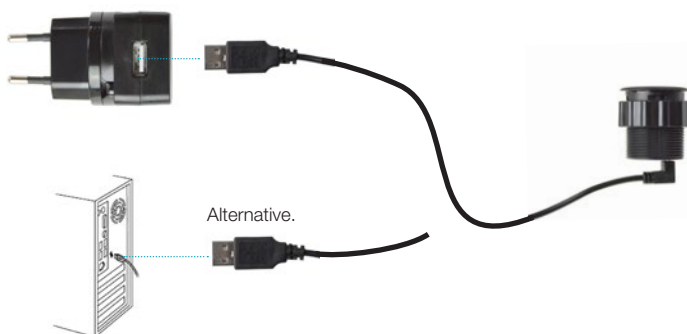

## Only the essential...

The Powerdot meets the demand for a small, stylish USB charger that fits almost anywhere. It has the modest diameter of only 30 mm, still equipped with two outlets of total 2 A charging power.