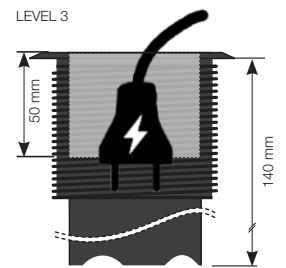

Principle for height adjustment

CERTIFIED ACCORDING TO
CE AND GS STANDARD

- 1 POWER
- 1 DATA
- 1 USB-CHARGER

Unique patent pending technology

These satellite outlets are well suited for both individual desks and conference tables. Their combined use offer a complete technical solution, when a wide range of options is required. The satellite is easily mounted in table tops and can after that be adjusted in three levels depending on desired feature or needs.