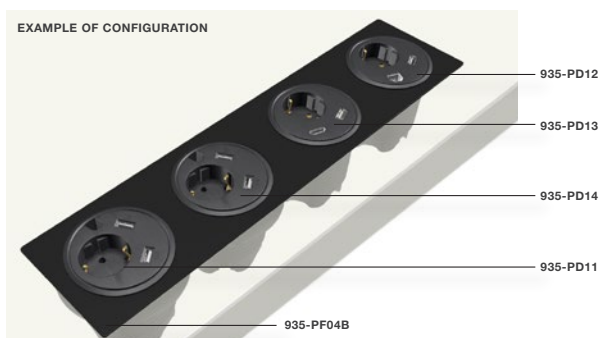

Powerdot

Create your solution

Flexible solutions

The benefits of using a Powerdot based kit for your meeting or conference room is obvious, you can adapt your configuration exactly how you want it. And of course, when the demands change in the future, any configuration is easily adjusted. Flushmount Powerdot for access in tabletop or in our tray niceley concealed with a tablecover.

POWER
dot

Direct access in tabletop - Available in white, silver and black

Concealed access - Available in white, silver and black

NOTE.
A TRAY FOR 2 POWERDOTS
IS ALSO AVAILABLE