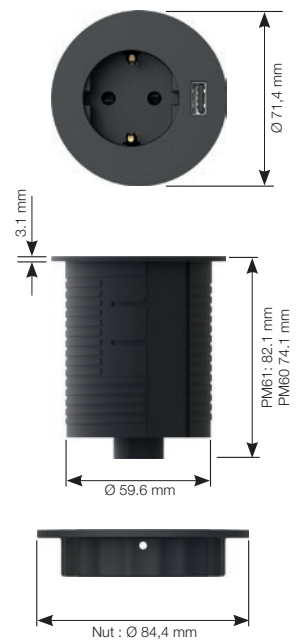

Even smaller...

The 60 mm Powerdot meets the demand for a fancy access point including power, and any cables that can be fitted through. The PM61 model has instead a powerful USB-charger for your convenience. It may be mounted in a standard 60 mm hole or integrated in the tabletop with a milled edge for a stylish flush appearance.