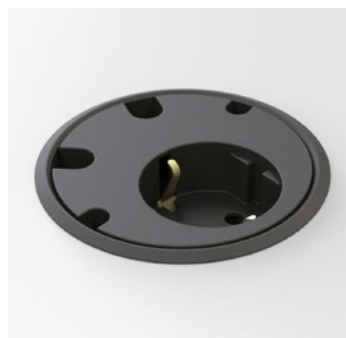

### SPECIFIKATIONS

- 1 x Power, 4 x Cable feedthrough
- Electrical Connection:  
Schuko / grounded 1.5m
- Drilling diameter 79 mm
- Total height 51 mm
- Part no.  
Black 935-PD10  
White 935-PD10W  
Accessories:  
Decor frame, 115x115 mm;  
Available in Silver / White / Black

## Three level unit

Black 935-PD11

Principle for height adjustment

CERTIFIED ACCORDING TO  
CE AND GS STANDARD

1 POWER

4 CABLE FEEDTHROUGH

### SPECIFIKATIONS

- 1 x Power, 4 x Cable feedthrough
- Electrical Connection: Schuko / grounded 1.5m
- Drilling diameter 79 mm
- Height 89-140 mm
- Patent-pending PCT, China.
- Part No.  
935-PD11 Adjustable in 3 levels
- Accessories:
  - Decor frame, 115x115 mm
  - Cover lid
- Available in Silver / White / Black