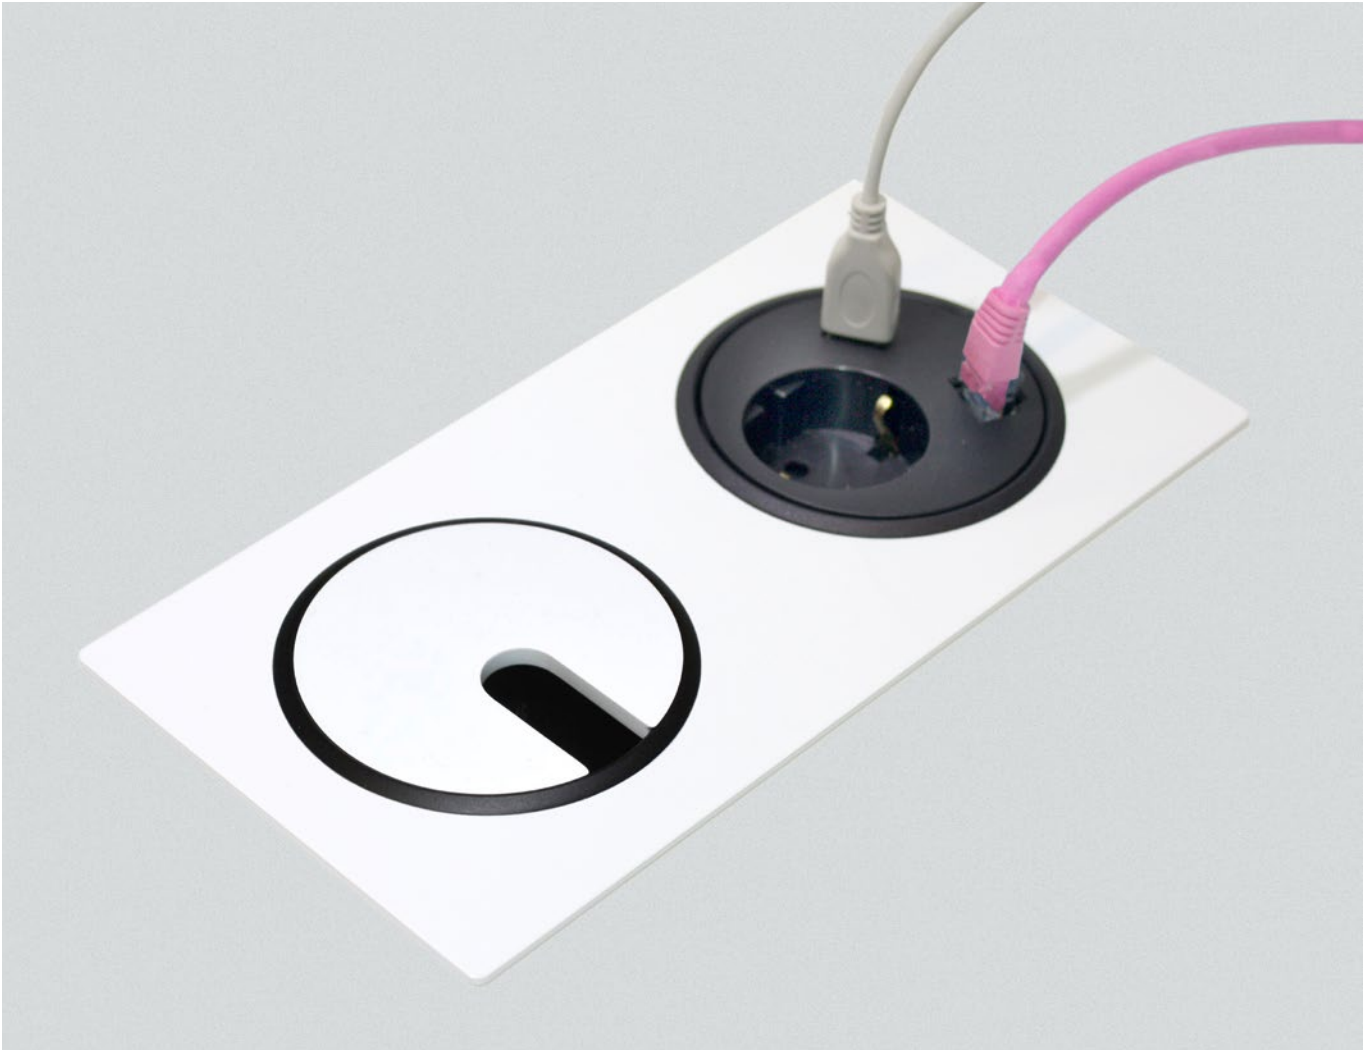

Powerdot

Accessories Ø 80 mm

POWERDOT **FRAMES & COVERS** Ø 80 MM

- 935-PF01W □ METAL FRAME, FOR 1 POWERDOT, WHITE
- 935-PF01 ■ METAL FRAME, FOR 1 POWERDOT, SILVER
- 935-PF01B ■ METAL FRAME, FOR 1 POWERDOT, BLACK

- 935-PF02W □ METAL FRAME, FOR 2 POWERDOT, WHITE
- 935-PF02 ■ METAL FRAME, FOR 2 POWERDOT, SILVER
- 935-PF02B ■ METAL FRAME, FOR 2 POWERDOT, BLACK

- 935-PF04W □ METAL FRAME, FOR 4 POWERDOT, WHITE
- 935-PF04 ■ METAL FRAME, FOR 4 POWERDOT, SILVER
- 935-PF04B ■ METAL FRAME, FOR 4 POWERDOT, BLACK

- 935-PFCW □ METAL COVER, WHITE
- 935-PFCS ■ METAL COVER, SILVER
- 935-PFCB ■ METAL COVER, BLACK