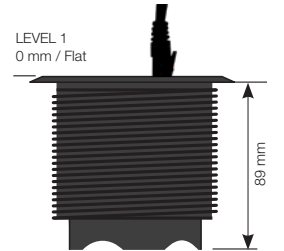

## Three level unit

935-PD14W White, 935-PD14 Black

935-PD14 – 1 x Power, 2 x USB-chargers

935-PD14W – 1 x Power, 2 x USB-chargers

Principle for height adjustment

CERTIFIED ACCORDING TO CE AND GS STANDARD

1 POWER