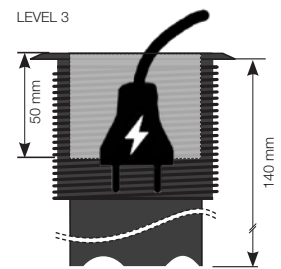

## Three level unit

Black 935-PD13

**935-PD13**

Power, HDMI and USB port

Frame and lid available as accessories

Principle for height adjustment

CERTIFIED ACCORDING TO  
CE AND GS STANDARD

1 POWER