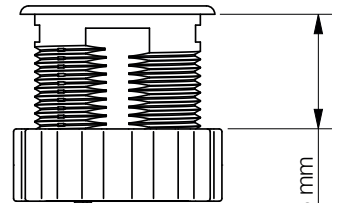

Powerdot

Micro Ø 30 mm

935-PM30 Black 935-PM30W White

Maximum table width: 26 mm

CERTIFIED ACCORDING TO
CE AND GS STANDARD

2 USB-CHARGERS

Only the essential...

The Powerdot meets the demand for a small, stylish USB charger that fits almost anywhere. It has the modest diameter of only 30 mm, still equipped with two outlets of total 2 A charging power.