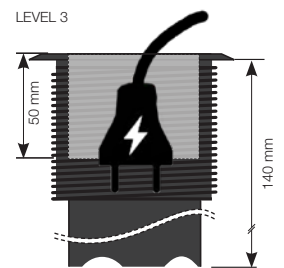

## Three level unit

935-PD14W White, 935-PD14 Black

935-PD14 – 1 x Power, 2 x USB-chargers

935-PD14W – 1 x Power, 2 x USB-chargers

Principle for height adjustment

CERTIFIED ACCORDING TO CE AND GS STANDARD

1 POWER