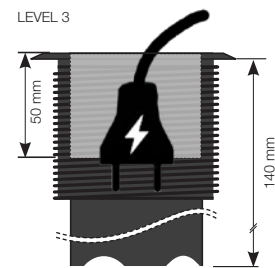

Principle for height adjustment

CERTIFIED ACCORDING TO
CE AND GS STANDARD

1 POWER

4 CABLE FEEDTHROUGH

Ingenious design!

A unique satellite outlet, with a pending patent, that offers three alternative height configurations. When installed at its 3rd and lowest level, cables and ports are elegantly hidden within the satellite well.