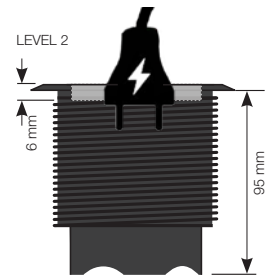

Principle for height adjustment

CERTIFIED ACCORDING TO
CE AND GS STANDARD

- 1 POWER
- 1 DATA
- 1 USB-CHARGER

Unique patent pending technology

These satellite outlets are well suited for both individual desks and conference tables. Their combined use offer a complete technical solution, when a wide range of options is required. The satellite is easily mounted in table tops and can after that be adjusted in three levels depending on desired feature or needs.