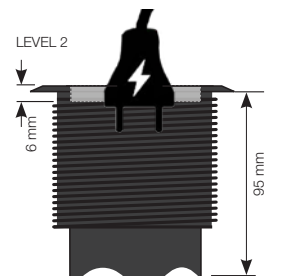

## Three level unit

935-PD14W White, 935-PD14 Black

935-PD14 – 1 x Power, 2 x USB-chargers

935-PD14W – 1 x Power, 2 x USB-chargers

Principle for height adjustment

CERTIFIED ACCORDING TO CE AND GS STANDARD

1 POWER