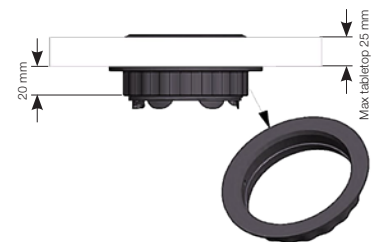

CERTIFIED ACCORDING TO
CE AND GS STANDARD

1 POWER

4 CABLE FEEDTHROUGH

Simple and functional

A convenient satellite fitted with an electrical outlet and four cable ports. Its detachable top allow for an easy insertion of additional cables. Quick and simple installation flush with the desk surface.