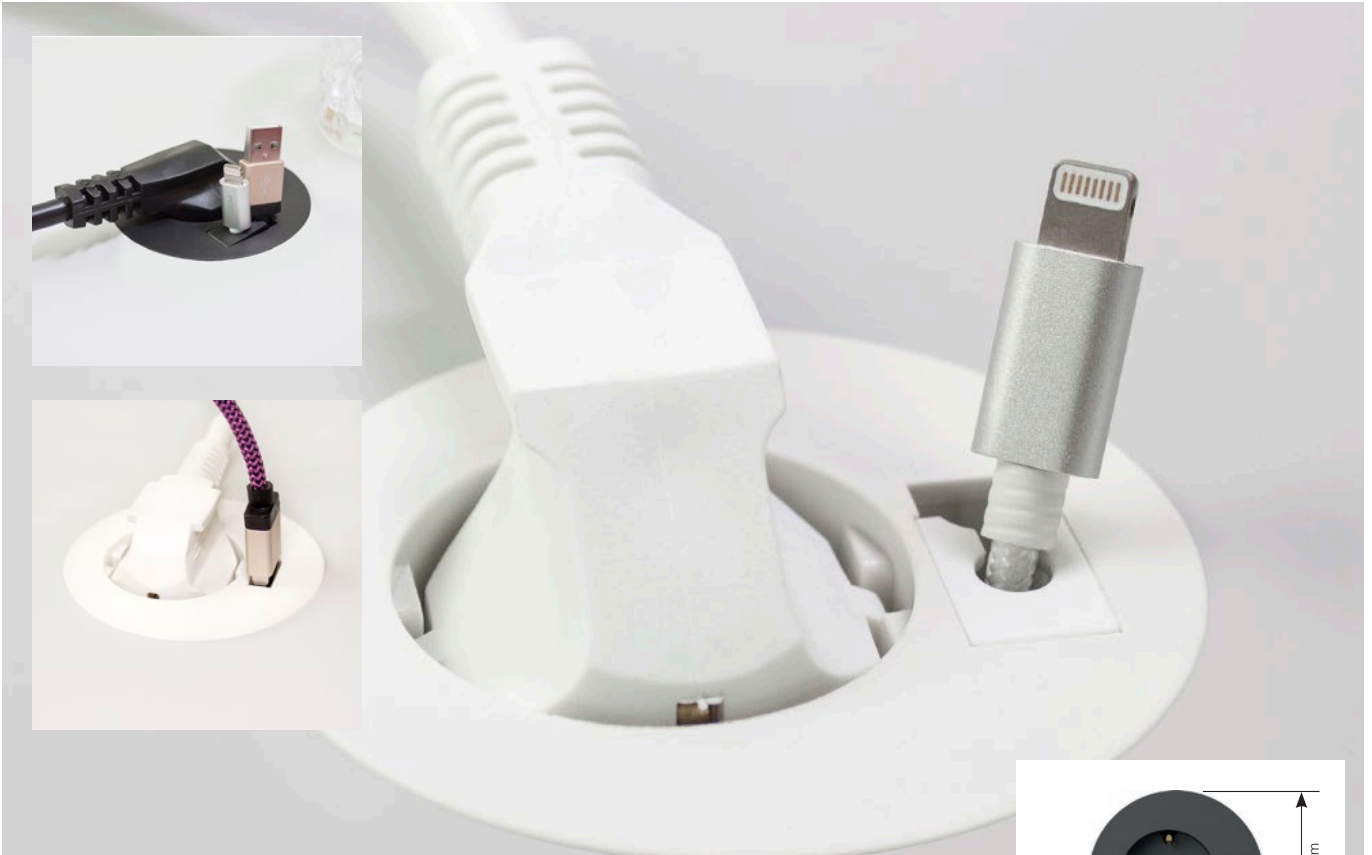

## Even smaller...

The 60 mm Powerdot meets the demand for a fancy access point including power, and any cables that can be fitted through. The PM61 model has instead a powerful USB-charger for your convenience. It may be mounted in a standard 60 mm hole or integrated in the tabletop with a milled edge for a stylish flush appearance.