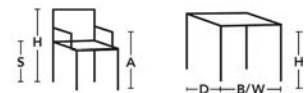

GREEN PEDESTALS