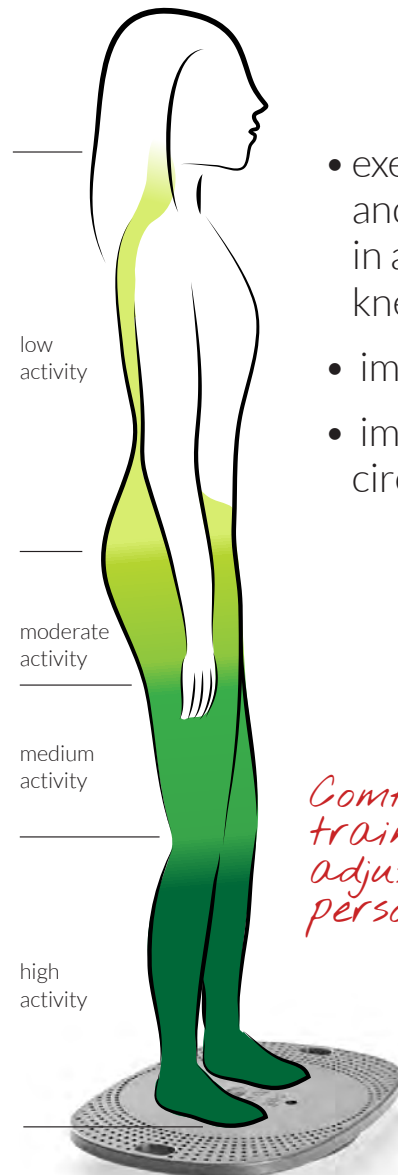

Balancing all day made easy

Get fit with Back App

Sitting on the Back App Chair

On the Back App Chair with the adjustable Magic Ball and your feet on the footplate you will:

- sit more upright with less effort
- burn more energy **+19%**
- exercise your core muscles in lower back and neck

NO MORE BACK PAIN!

Standing on Back App 360

On the 360 Balance Board with the adjustable Magic Ball you will:

- exercise joints and muscles in ankles, legs, knees and hips
- improve posture
- improve blood circulation

Comfortable training you can adjust to your personal level.

Back App Chair

On the Back App you sit tilting in all directions with your feet on a footplate padded with a soft damping material.

By turning the ball up or down you easily adjust the tilting movement.

The sitting position and the gentle motion ensure a wonderful sitting experience both with and without wheels.

Back App 360

Balancing on Back App 360 you are tilting in all directions.

By turning the red knob in either direction you easily adjust the tilting movement.