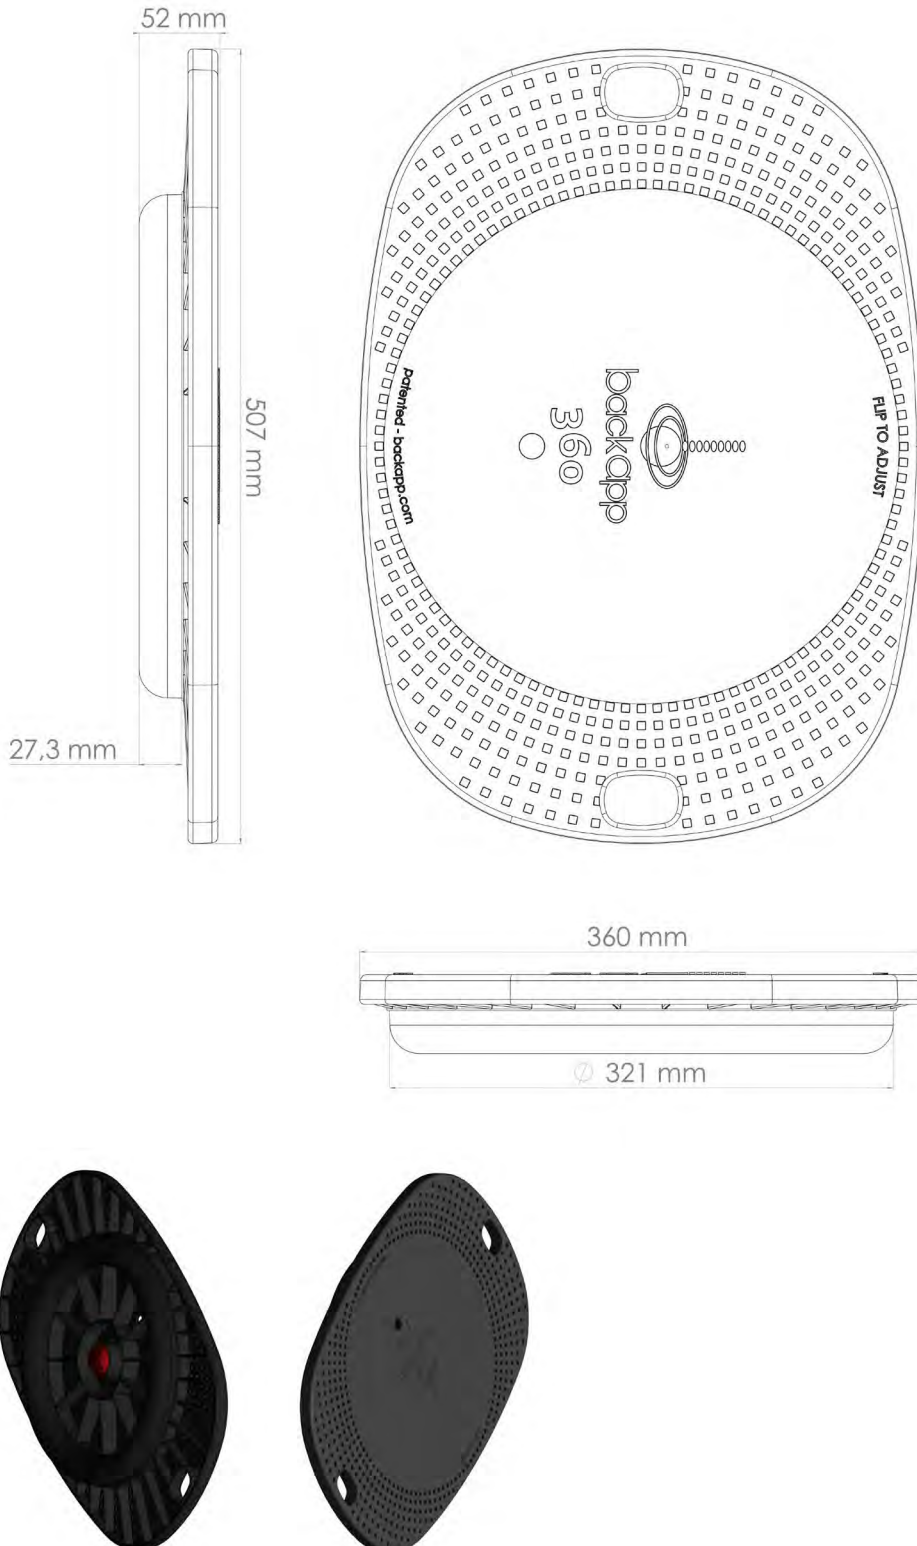

Measures Back App 360