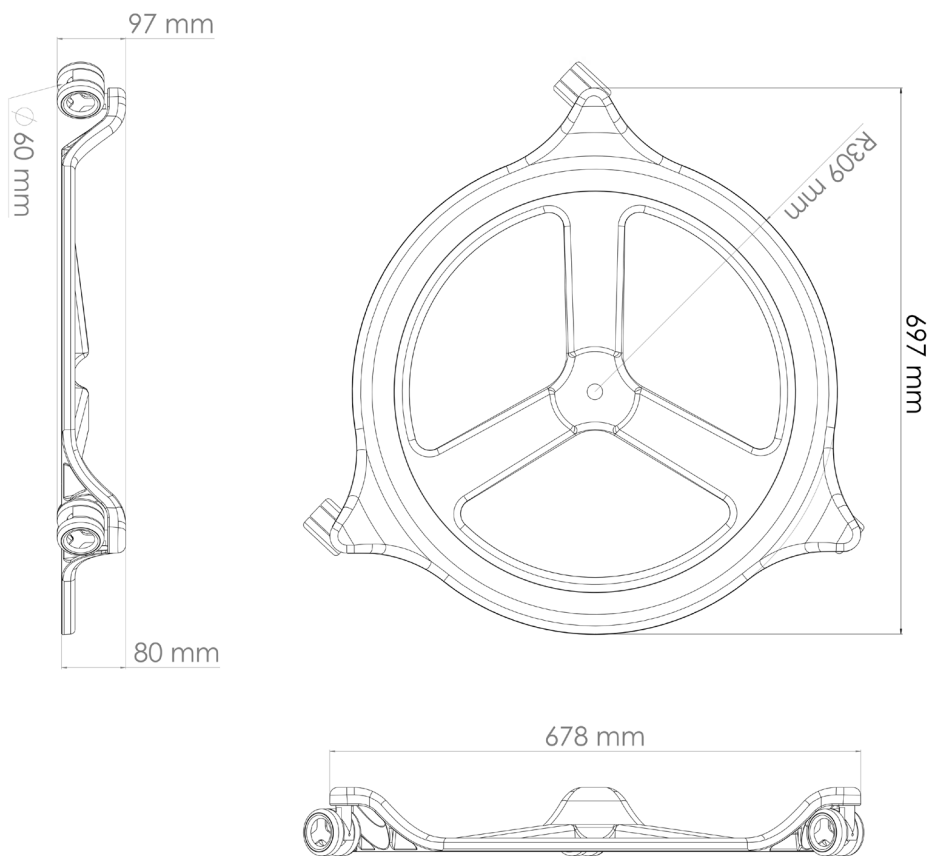

POL / Polished Aluminium

Comes standard with black ball

Wheels

Back App Wheels

Is suitable for all Back App chairs.

Measures Back App

Measures BackApp Wheels

Back App Wheel	
Part No.	
Rev.	
Material	
Quantity	
Unit	
Weight	
Volume	
Surface Area	
Notes	

Measures Back App 360

Back App Europe AB
 Västra Götgatan 4
 334 21 Anderstorp
 VAT nr: SE556737266801

Price list

Pricelist EUR FOB Anderstorp Sweden

Features	Product Name	Product nr	Dealer	End customer
Back App Chair	Standard			
Nordic Wool (only black seats)	Back App 2.0 Silver Grey, Nordic Wool, red ball	1010A-S-0	370	617
	Back App 2.0 Black Grey, Nordic Wool, black ball	1010A-B-1	403	672
	Back App 2.0 Polished Alu, Nordic Wool, black ball	1010A-P-1	437	728
Alcantara (4 standard seats)	Back App 2.0 Silver Grey, Alc. Black, red ball	1008A-S-0-9400	408	681
	Back App 2.0 Black Grey, Alc. Black, black ball	1008A-B-1-9400	442	736
	Back App 2.0 Polished Alu, Alc. Black, black ball	1008A-P-1-9400	475	792
Leather (only black seats)	Back App 2.0 Silver Grey, Leather, red ball	7702A-S-0	480	800
	Back App 2.0 Black Grey, Leather, black ball	7702A-B-1	514	856
	Back App 2.0 Polished Alu, Leather, black ball	7702A-P-1	547	912
Synthetic Leather (only black seats)	Back App 2.0 Silver Grey, Skai, red ball	1005A-S-0	408	681
	Back App 2.0 Black Grey, Skai, black ball	1005A-B-1	442	736
	Back App 2.0 Polished Alu, Skai, black ball	1005A-P-1	475	792
Extra for	Alcantara Seat Special Color	- X -	47	79
	Change color of Ball	- 1 - / - 0 -	17	30
Other Products				
Wheel Base	Back App Wheels	7300AM	150	249
	Back App Wheels in combination with chair	7300AM	135	224
Balance Board	Back App 360	8000	88	149
Spare Parts				
Seat	Nordic Wool		170	290
	Alcantara / Skai (synthetic leather)		193	328
	Leather		230	392
Base	Back App Base		256	426
Lift	Gas lift		36	60
Ball	Ball		44	75
Wheel	Wheel 60mm		5	9