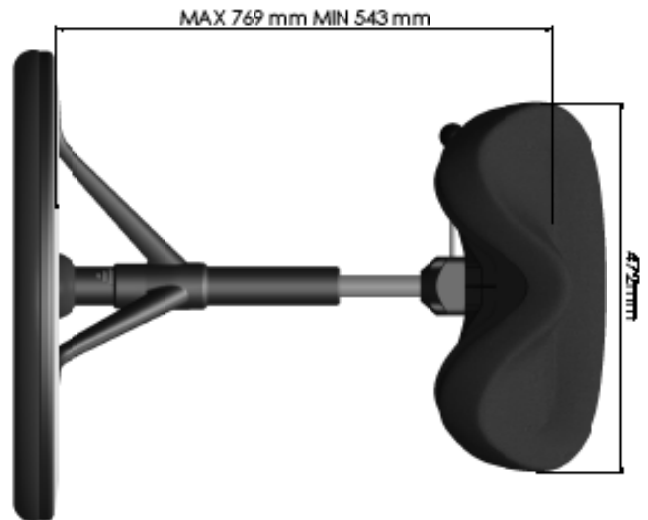

POL / Polished Aluminium

Comes standard with black ball

Wheels

Back App Wheels

Is suitable for all Back App chairs.

Measures Back App

Measures BackApp Wheels

Back App Wheel	
Part No.	
Rev.	
Material	
Quantity	
Unit	
Weight	
Volume	
Surface Area	
Notes	

Measures Back App 360

Back App Europe AB
 Västra Götgatan 4
 334 21 Anderstorp
 VAT nr: SE556737266801

Price list

Pricelist EUR FOB Anderstorp Sweden

Features	Product Name	Product nr	Dealer	End customer
Back App Chair	Standard			
Nordic Wool (only black seats)	Back App 2.0 Silver Grey, Nordic Wool, red ball	1010A-S-0	370	617
	Back App 2.0 Black Grey, Nordic Wool, black ball	1010A-B-1	403	672
	Back App 2.0 Polished Alu, Nordic Wool, black ball	1010A-P-1	437	728
Alcantara (4 standard seats)	Back App 2.0 Silver Grey, Alc. Black, red ball	1008A-S-0-9400	408	681
	Back App 2.0 Black Grey, Alc. Black, black ball	1008A-B-1-9400	442	736
	Back App 2.0 Polished Alu, Alc. Black, black ball	1008A-P-1-9400	475	792
Leather (only black seats)	Back App 2.0 Silver Grey, Leather, red ball	7702A-S-0	480	800
	Back App 2.0 Black Grey, Leather, black ball	7702A-B-1	514	856
	Back App 2.0 Polished Alu, Leather, black ball	7702A-P-1	547	912
Synthetic Leather (only black seats)	Back App 2.0 Silver Grey, Skai, red ball	1005A-S-0	408	681
	Back App 2.0 Black Grey, Skai, black ball	1005A-B-1	442	736
	Back App 2.0 Polished Alu, Skai, black ball	1005A-P-1	475	792
Extra for	Alcantara Seat Special Color	- X -	47	79
	Change color of Ball	- 1 - / - 0 -	17	30
Other Products				
Wheel Base	Back App Wheels	7300AM	150	249
	Back App Wheels in combination with chair	7300AM	135	224
Balance Board	Back App 360	8000	88	149
Spare Parts				
Seat	Nordic Wool		170	290
	Alcantara / Skai (synthetic leather)		193	328
	Leather		230	392
Base	Back App Base		256	426
Lift	Gas lift		36	60
Ball	Ball		44	75
Wheel	Wheel 60mm		5	9