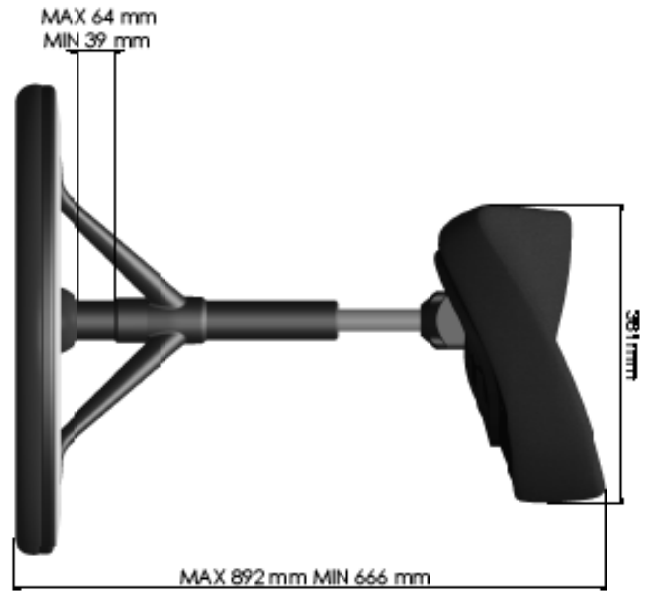

POL / Polished Aluminium

Comes standard with black ball

Wheels

Back App Wheels

Is suitable for all Back App chairs.

Measures Back App

Measures BackApp Wheels

Back App Wheel	
Part No.	
Rev.	
Material	
Quantity	
Unit	
Weight	
Volume	
Surface Area	
Notes	

Measures Back App 360

Back App Europe AB
 Västra Götgatan 4
 334 21 Anderstorp
 VAT nr: SE556737266801

Price list

Pricelist EUR FOB Anderstorp Sweden

Features	Product Name	Product nr	Dealer	End customer
Back App Chair	Standard			
Nordic Wool (only black seats)	Back App 2.0 Silver Grey, Nordic Wool, red ball	1010A-S-0	370	617
	Back App 2.0 Black Grey, Nordic Wool, black ball	1010A-B-1	403	672
	Back App 2.0 Polished Alu, Nordic Wool, black ball	1010A-P-1	437	728
Alcantara (4 standard seats)	Back App 2.0 Silver Grey, Alc. Black, red ball	1008A-S-0-9400	408	681
	Back App 2.0 Black Grey, Alc. Black, black ball	1008A-B-1-9400	442	736
	Back App 2.0 Polished Alu, Alc. Black, black ball	1008A-P-1-9400	475	792
Leather (only black seats)	Back App 2.0 Silver Grey, Leather, red ball	7702A-S-0	480	800
	Back App 2.0 Black Grey, Leather, black ball	7702A-B-1	514	856
	Back App 2.0 Polished Alu, Leather, black ball	7702A-P-1	547	912
Synthetic Leather (only black seats)	Back App 2.0 Silver Grey, Skai, red ball	1005A-S-0	408	681
	Back App 2.0 Black Grey, Skai, black ball	1005A-B-1	442	736
	Back App 2.0 Polished Alu, Skai, black ball	1005A-P-1	475	792
Extra for	Alcantara Seat Special Color	- X -	47	79
	Change color of Ball	- 1 - / - 0 -	17	30
Other Products				
Wheel Base	Back App Wheels	7300AM	150	249
	Back App Wheels in combination with chair	7300AM	135	224
Balance Board	Back App 360	8000	88	149
Spare Parts				
Seat	Nordic Wool		170	290
	Alcantara / Skai (synthetic leather)		193	328
	Leather		230	392
Base	Back App Base		256	426
Lift	Gas lift		36	60
Ball	Ball		44	75
Wheel	Wheel 60mm		5	9