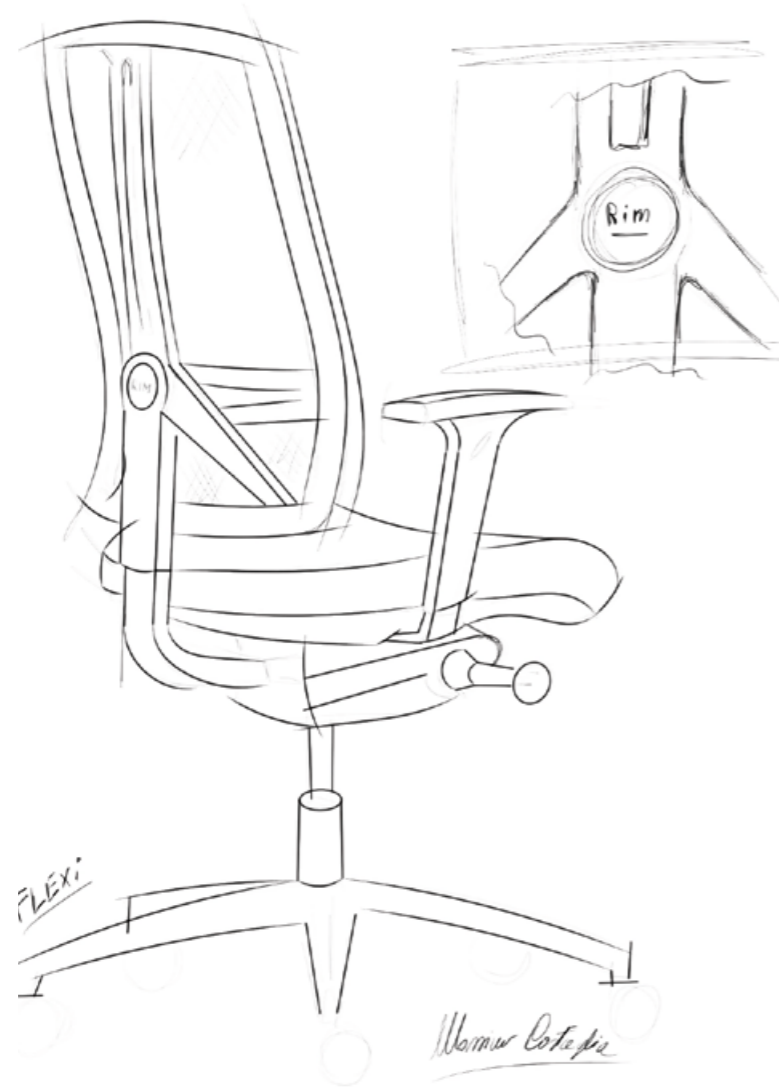

FLEXi

CATALOG 2017

Rim[®]

Rim®

FLEXi

**MASSIMO
COSTAGLIA**
DESIGNER

CHAIRS AND PLACE

DETAILS

STF | FX 1111.088.029

STF | FX 1101.088.029

SELF | FX 1102.099

ST1 | FX 1113.088

FLEXI EXECUTIVE

ST1 | FX 1104.083

ST1 | FX 1114.083

SELF | FX 1106.083