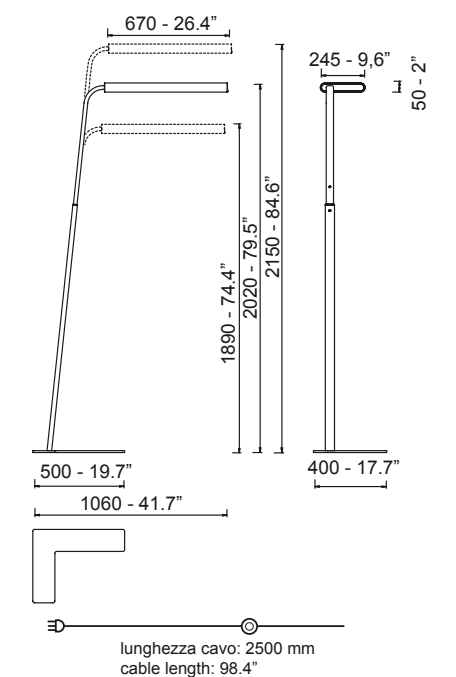

AirLight Floor

Descrizione tecnica
Apparecchio di illuminazione da terra
Regolabile in altezza: 189 - 202 - 215 cm
Corpo illuminante: polietilene opale
Asta e base: metallo
Diffusore: metacrilato microprismatico ad alta efficienza
Sorgente: fluorescente compatta
Accensione: ON-OFF

Finitura
Struttura: bianco satinato
Asta e base: verniciato bianco gofrato opaco ral 9010

Lampada Fluorescente Compatta
2x55W -2G11
Alimentatore 110 o 240V
Flusso luminoso 9600 lm

Technical description
Floor lamp
Luminaire head: polyethylene opal
Adjustable height: 189 - 202 - 215 cm
Stem and base: metal
Diffuser: high efficiency prismatic methacrylate
Source: compact fluorescent lamp
BulSwitch ON-OFF

Finishes
Luminaire head: satin white
Stem and base: matt white painted ral 9010

Compact Fluorescent Lamp
2x55W -2G11
50-60Hz
Electronic power supplier 110 or 240V
Luminous flux 9600 lm

CE IP20

Emissione luminosa %
Light distribution %

Struttura / Structure:
Bianco / White RAL 9010