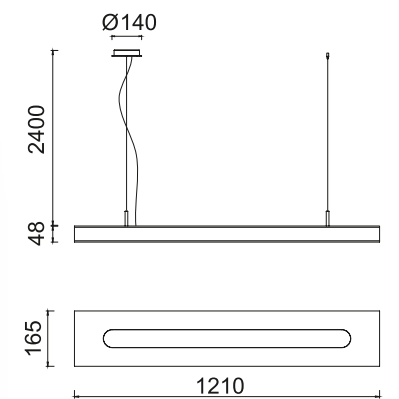

Linea
Suspended
120

Descrizione tecnica
Apparecchio di illuminazione a sospensione
Corpo illuminante: alluminio
Diffusore: metacrilato microprismatico ad alta efficienza
Sorgente: fluorescente

Finitura
Corpo illuminante: verniciato bianco RAL 9016 o grigio argento RAL 9006
Rosone: verniciato bianco RAL 9016

Lampada FLUO 2X54W
Fluorescente 2x54W
Attacco G5 - Lineare T5
Alimentatore elettronico 230V
Flusso luminoso 8900 lm

Modelli disponibili

- ON/OFF
- Dali
- Sensore di presenza (PIR) e di luminosità

Accessori

- Cavi di sospensione 5 mt.
- Rosone "Easy"

Technical description
Suspended lamp
Luminaire: aluminium
Diffuser: high efficiency prismatic methacrylate
Source: fluorescent

Finishes
Luminaire: white painted RAL 9016 or silver RAL 9006
Ceiling rose: white painted RAL 9016

Lamp FLUO 2X54W
Fluorescent 2x54W
Base G5 - Linear T5
Electronic power supplier 230V
Luminous flux 8900 lm

Available models

- ON/OFF
- Dali
- Presence detector and ambient light sensor (PIR)

Accessories

- Cable 5 meters
- Ceiling Rose "Easy"

CE IP20 ▽ CLASSE I

Emissione luminosa %
Light distribution %
Fluorescente / Fluorescent

Corpo illuminante / Luminaire finishes:
Grigio-argento / Silver-grey RAL9006
Bianco / White RAL 9016