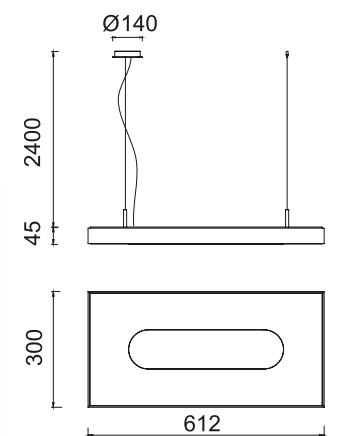

**Accessories**

- Cable 5 meters
- Ceiling Rose "Easy"

Rosone / Ceiling Rose "Easy"

**LED**

CE IP20  $\nabla$  CLASSE I

Emissione luminosa %  
Light distribution %  
LED  
Fluorescente / Fluorescent

Corpo illuminante / Luminaire finishes:  
Grigio-argento / Silver-grey RAL9006  
Bianco / White RAL 9016