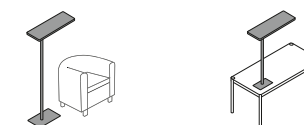

MiniStick Design Moreno De Giorgio

Desk

Floor

MiniStick è un'emanazione concettuale di Stick, ideata per la massima duttilità nel suo utilizzo, disponibile con sorgente luminosa a LED. La versione da scrivania affascina per la semplice eleganza e la versatilità, permettendo ad ognuno di orientarla in funzione delle proprie esigenze. Il diffusore microprismatico ad alta efficienza è ideale per l'uso con i videoterminali. Particolarmente accattivante è il modello da lettura, regolabile in altezza e snodabile in un ampio ventaglio di posizioni.

MiniStick ist eine Weiterentwicklung des Konzeptes von Stick, die für eine maximale Vielseitigkeit bei seinem Einsatz geschaffen wurde und mit einer Lichtquelle mit LED erhältlich ist. Die Ausführung für den Schreibtisch ist durch ihre einfache Eleganz und Vielseitigkeit reizvoll, die es ermöglicht, sie entsprechend der eigenen Erfordernisse auszurichten. Der mikroprismatische Schirm mit hoher Effizienz ist für den Einsatz mit Bildschirmen ideal. Besonders reizvoll ist das Modell der Leseleuchte, die in der Höhe sowie in einer Vielzahl von Positionen stufenlos verstellbar ist.

MiniStick is a conceptual emanation of Stick, designed for maximum flexibility in its use, available with LED light source. The desktop version is fascinating for its simple elegance and versatility, allowing everyone to orient it according to their needs. The high-efficiency prism diffuser is ideal for use with computer screens. Particularly attractive is the model for reading, height adjustable and articulated in a wide range of positions.