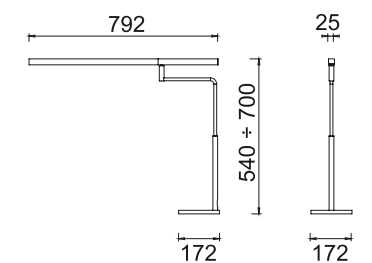

Corpo illuminante / Luminaire finishes:
Alluminio anodizzato / Anodized aluminium

Struttura / Structure:
Bianco / White RAL 9016
Antracite / Anthracite RAL 7022