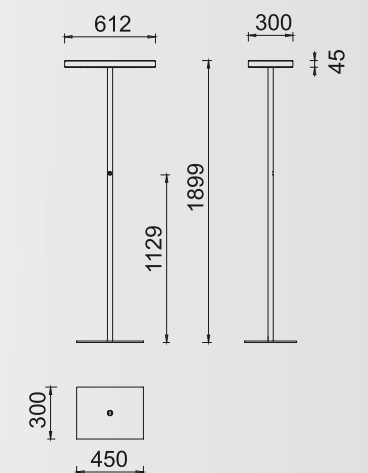

Linea

Floor
"Mid" stem

Descrizione tecnica

Apparecchio di illuminazione da terra
Corpo illuminante: alluminio
Asta e base: metallo
Diffusore: metacrilato microprismatico ad alta efficienza
Sorgente: LED o fluorescente

Finitura

Corpo illuminante: verniciato bianco RAL 9016 o grigio argento RAL 9006
Asta e base: verniciato bianco RAL 9016 o verniciato grigio argento RAL 9006

Lampada LED 68W

68W LED - 3000K - CRI=80 (su richiesta 4000K)
Alimentatore elettronico 230V
Flusso luminoso 7800 lm

Lampada FLUO 4X24W

Fluorescente 4X24W
Attacco G5 - Lineare T5
Flusso luminoso 7000 lm
Alimentatore elettronico 230V

Modelli disponibili

- ON/OFF
- Dimmerabile con pulsante
- Dali
- Sensore di presenza (PIR) e di luminosità

Technical description

Desk lamp
Luminaire head: aluminium
Stem and base: metal
Diffuser: high efficiency prismatic methacrylate
Source: LED or fluorescent

Finishes

Luminaire head: white painted RAL 9016 or silver RAL 9006
Stem and base: white painted RAL 9016 or grey silver painted RAL 9006

Lamp LED 68W

68W LED - 3000K - CRI=80 (on demand 4000K)
Electronic power supplier 230V
Luminous flux 7800 lm

Lamp FLUO 4X24W

Fluorescent 4X24W
Base G5 - Linear T5
Luminous flux 7000 lm
Electronic power supplier 230V

Available models

- ON/OFF
- Dimmable with switch
- Dali
- Presence detector and ambient light sensor (PIR)

LED

CE IP20 ∇ CLASSE I

Emissione luminosa %
Light distribution %
LED
Fluorescente / Fluorescent

Corpo illuminante / Luminaire finishes:
Bianco / White RAL 9016
Grigio-argento / Silver-grey RAL9006
Struttura / Structure:
Bianco / White RAL 9016
Grigio-argento / Silver-grey RAL9006