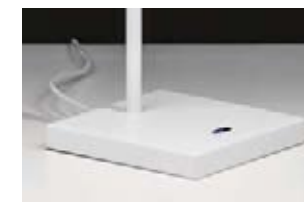

- Sensore touch con funzioni ON/OFF e dimmer 0 > 100%
- Touch sensor with ON/OFF and dimmer 0 > 100% function

LED

CE IP20

Emissione luminosa %
Light distribution %
LED

Struttura, corpo illuminante e base /
Structure, luminaire head and base:
Bianco / White RAL 9010
Grigio-argento / Silver-grey RAL 9006