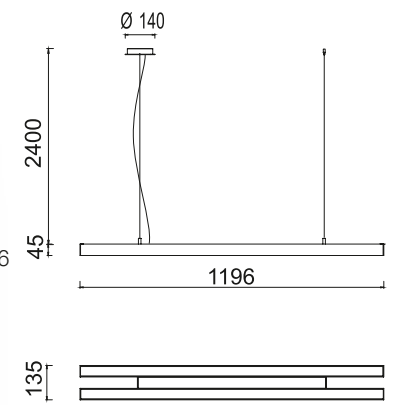

LED

Emissione luminosa %
Light distribution %
LED

CE IP20 CLASSE I

Emissione luminosa %
Light distribution %
Fluorescente / Fluorescent

Corpo illuminante/
Luminaire finishes:
Alluminio anodizzato /
Anodized aluminium
Struttura / Structure:
Grigio-argento / Silver-grey RAL 9006