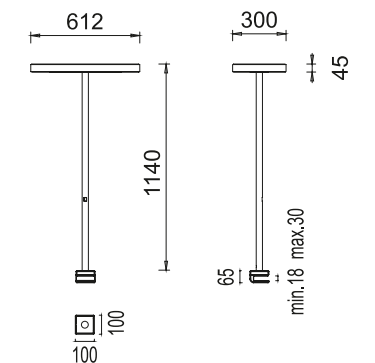

LED

CE IP20 CLASSE I

Emissione luminosa %
Light distribution %
LED
Fluorescente / Fluorescent

Corpo illuminante / Luminaire finishes:
Bianco / White RAL 9016
Grigio-argento / Silver-grey RAL9006
Struttura / Structure:
Bianco / White RAL 9016
Grigio-argento / Silver-grey RAL9006