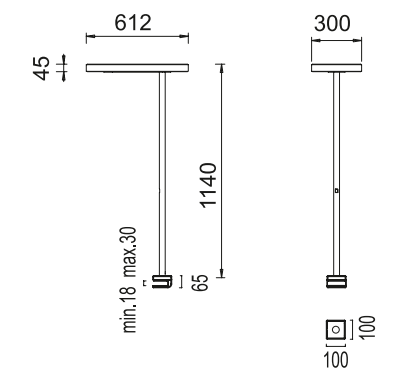

LED

CE IP20 CLASSE I

Emissione luminosa %
Light distribution %
LED
Fluorescente / Fluorescent

Corpo illuminante / Luminaire finishes:
Bianco / White RAL 9016
Grigio-argento / Silver-grey RAL9006
Struttura / Structure:
Bianco / White RAL 9016
Grigio-argento / Silver-grey RAL9006