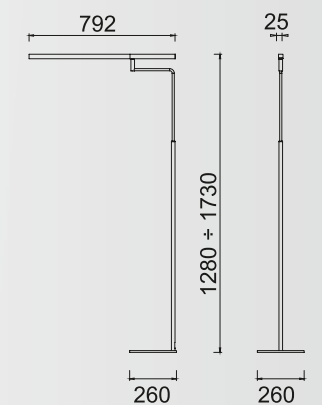

MiniStick

Floor

Descrizione tecnica

Apparecchio di illuminazione orientabile da terra
Corpo illuminante: alluminio
Struttura: metallo
Diffusore: metacrilato microprismatico ad alta efficienza
Sorgente: LED

Finitura

Corpo illuminante: alluminio anodizzato
Struttura: verniciato bianco RAL 9016 o verniciato antracite RAL 7022

Lampada LED 15W

15W LED - 3000K - CRI=80
Alimentatore elettronico 230V
Flusso luminoso 1300 lm
• Interruttore ON/OFF
50% > 100%

Technical description

Floor lamp
Luminaire head: aluminium
Structure: metal
Diffuser: high efficiency prismatic methacrylate
Source: LED

Finishes

Luminaire: anodized aluminium
Structure: white painted RAL 9016 or anthracite painted RAL 7022

Lamp LED 15W

15W LED - 3000K - CRI=80
Electronic power supplier 230V
Luminous flux 1300 lm
• Switch ON/OFF
50% > 100%

LED

CE IP20

Emissione luminosa %
Light distribution %
LED

Corpo illuminante / Luminaire finishes:
Alluminio anodizzato / Anodized aluminium

Struttura / Structure:
Bianco / White RAL 9016
Antracite / Anthracite RAL 7022