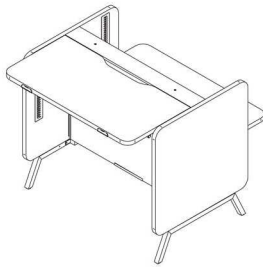

STAND UP

Products

SINGLE DESK H1150		MODULAR SINGLE DESK H1150		
	BASIC DESK ELEMENT	INITIAL DESK ELEMENT	MIDDLE DESK ELEMENT	FINAL DESK ELEMENT
				
[W x D x H]	Ref. No.			
1440 x 840 x 1150	STA-BS-303	STA-BS-313	STA-BS-323	STA-BS-343

INITIAL DESK ELEMENT

MIDDLE DESK ELEMENT

FINAL DESK ELEMENT

[W x D x H]

Ref. No.

1440 x 840 x 1250

STA-BS-103

STA-BS-113

STA-BS-123

STA-BS-143

DOUBLE DESK H1150

MODULAR DOUBLE DESK H1150

BASIC DESK ELEMENT

INITIAL DESK ELEMENT

MIDDLE DESK ELEMENT

FINAL DESK ELEMENT

[W x D x H]

Ref. No.

1440 x 1530 x 1250

STA-BS-203

STA-BS-213

STA-BS-223

STA-BS-243

CABINET FOR SINGLE DESK H1250