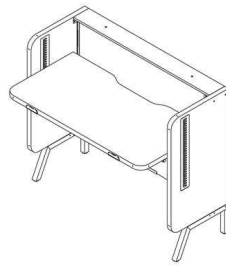

STAND UP

Products

SINGLE DESK H1150		MODULAR SINGLE DESK H1150		
	BASIC DESK ELEMENT	INITIAL DESK ELEMENT	MIDDLE DESK ELEMENT	FINAL DESK ELEMENT
				
[W x D x H]	Ref. No.			
1440 x 840 x 1150	STA-BS-303	STA-BS-313	STA-BS-323	STA-BS-343

CABINET FOR SINGLE DESK H1150		CABINET FOR DOUBLE DESK H1150
		
[W x D x H]	Ref. No.	
400 x 577 x 1150	STA-SZ-003	
400 x 1000 x 1150	STA-SZ-004	

Products

SINGLE DESK H1250

MODULAR SINGLE DESK H2150

BASIC DESK ELEMENT

INITIAL DESK ELEMENT

MIDDLE DESK ELEMENT

FINAL DESK ELEMENT

[W x D x H]

Ref. No.

1440 x 840 x 1250

STA-BS-103

STA-BS-113