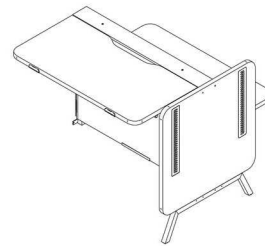

STAND UP

Products

SINGLE DESK H1150		MODULAR SINGLE DESK H1150		
	BASIC DESK ELEMENT	INITIAL DESK ELEMENT	MIDDLE DESK ELEMENT	FINAL DESK ELEMENT
				
[W x D x H]	Ref. No.			
1440 x 840 x 1150	STA-BS-303	STA-BS-313	STA-BS-323	STA-BS-343

INITIAL DESK ELEMENT

MIDDLE DESK ELEMENT

FINAL DESK ELEMENT

[W x D x H]

Ref. No.

1440 x 840 x 1250

STA-BS-103

STA-BS-113

STA-BS-123

STA-BS-143

DOUBLE DESK H1150

MODULAR DOUBLE DESK H1150

BASIC DESK ELEMENT

INITIAL DESK ELEMENT

MIDDLE DESK ELEMENT

FINAL DESK ELEMENT

[W x D x H]

Ref. No.

1440 x 1530 x 1250

STA-BS-203

STA-BS-213

STA-BS-223

STA-BS-243

CABINET FOR SINGLE DESK H1250