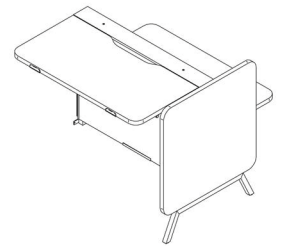

STAND UP

Products

SINGLE DESK H1150		MODULAR SINGLE DESK H1150		
	BASIC DESK ELEMENT	INITIAL DESK ELEMENT	MIDDLE DESK ELEMENT	FINAL DESK ELEMENT
				
[W x D x H]	Ref. No.			
1440 x 840 x 1150	STA-BS-303	STA-BS-313	STA-BS-323	STA-BS-343

INITIAL DESK ELEMENT

MIDDLE DESK ELEMENT

FINAL DESK ELEMENT

[W x D x H]

Ref. No.

1440 x 840 x 1250

STA-BS-103

STA-BS-113

STA-BS-123

STA-BS-143

DOUBLE DESK H1150

MODULAR DOUBLE DESK H1150

BASIC DESK ELEMENT

INITIAL DESK ELEMENT

MIDDLE DESK ELEMENT

FINAL DESK ELEMENT

[W x D x H]

Ref. No.

1440 x 1530 x 1250

STA-BS-203

STA-BS-213

STA-BS-223

STA-BS-243

CABINET FOR SINGLE DESK H1250