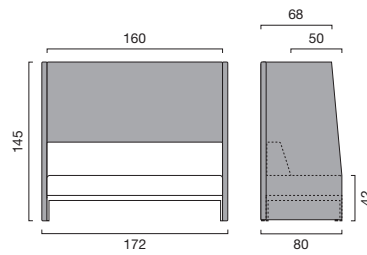

### Frame

4-leg frame made from tubular steel measuring 20 x 20 x 1.5 mm thick with reinforcing cross pieces made from tubular steel measuring 50 x 20 x 1.5 mm thick in chrome finish or black or white coating.

#### Frame

Black steel

White steel

Chrome-plated steel

## Dimensions