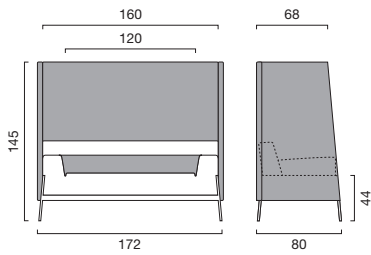

### Frame

4-leg frame made from tubular steel measuring 20 x 20 x 1.5 mm thick with reinforcing cross pieces made from tubular steel measuring 50 x 20 x 1.5 mm thick in chrome finish or black or white coating.

### Seat and backrest

Seat, back and armrest feature internal structure made from 18mm-thick plywood panels fastened to the iron frame with corner brackets made from 3mm-thick steel suitably ribbed for strength.

#### Frame

Black steel

White steel

Chrome-plated steel

## Dimensions