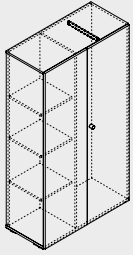

112
DARK SYCAMORE

111
LIGHT SYCAMORE

WHITE HPL

BLACK HPL

STORAGES AND CUPBOARDS

MIT5
1887 | 572 | 690
74 1/4" | 22 1/2" | 27 1/8"

MIT6
1500 | 572 | 652
59" | 22 1/2" | 25 5/8"

SLD12HT
416 | 600 | 587
16 3/8" | 23 5/8" | 23 1/8"

SLD13HT
416 | 600 | 587
16 3/8" | 23 5/8" | 23 1/8"

MIT12
1200 | 600 | 740
47 1/4" | 23 5/8" | 29 1/8"

MIT7
1400 | 422 | 1280
55 1/8" | 16 5/8" | 50 3/8"

MIT18
1400 | 422 | 879
55 1/8" | 16 5/8" | 34 5/8"