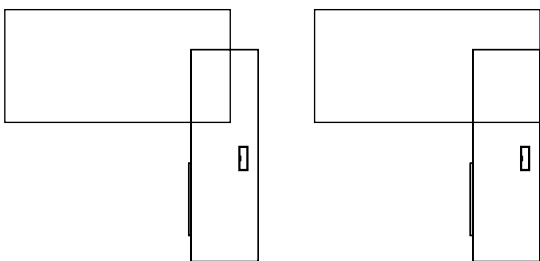

MITO

The cabinet can be arranged in two positions.

Mito is a new executive furniture series composed of the elements that create representative and functional workplaces. The structure pattern is available in two finishes – light and dark sycamore. Combined with white and black elements, it perfectly emphasizes on prestige and elegance as well as individualism. **Mito** looks supremely in small and large rooms. According to the individual taste, the desk can be supplied with a side cupboard. This managerial furniture set ensures that all necessary things are easily accessible.

Electric height adjustable **Mito** desk has a height regulation ranging from 760 mm to 1300 mm creating both sitting and standing options. Additionally it is equipped with the ISP - Intelligent System Protection - which is an anti-collision system forcing the desk to stop when an obstacle is encountered.