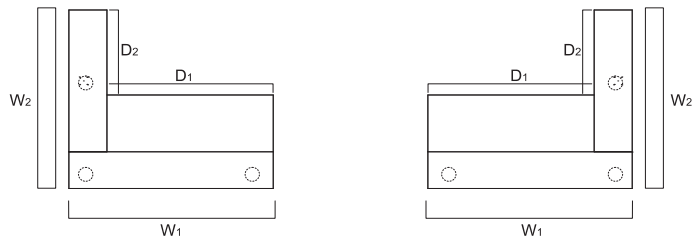

A: LOG10K+2xLOG14K+LOG11B+LOG14B+NE41+LOG01L
 B: LOG01P+2xLOG14K+NE41+LOG14B+LOG11B+LOG10K

INDEX SYMBOL		DIMENSIONS [mm]						⚖️	📦	📦		COMMENTS
A	B	W ₁	W ₂	D ₁	D ₂	H						
LOG22LG	LOG22PG	3100	1370	2540	600	1105		172.8	2.018	10		

2xLOG10K+2xLOG14K+2xLOG11B+NE41+LOG01L+LOG01P

INDEX SYMBOL		DIMENSIONS [mm]						⚖️	📦	📦		COMMENTS
		W ₁	W ₂	D ₁	D ₂	H						
LOG23G		3400	1370	2280	600	1105		234.3	2.390	15		

DESCRIPTION

⚖️ NET WEIGHT

📦 VOLUME

📦 NUMBER OF PACKAGES

RECEPTION DESKS SYSTEMS

2xLOG10K+2xLOG14K+2xLOG11B+2xNE41+LOG07+LOG01L+LOG01P

INDEX SYMBOL	DIMENSIONS					[mm]	⚖️	📦	📦	COMMENTS
	W ₁	W ₂	D ₁	D ₂	H					
LOG24G	4100	1370	-	-	1105		247.6	2.440	17	

2xLOG14K+LOG11B

INDEX SYMBOL	DIMENSIONS					[mm]	⚖️	📦	📦	COMMENTS
	W ₁	W ₂	D ₁	D ₂	H					
LOG15	1400	1660	-	-	1105		95.0	1.138	3	

LOG10K+LOG14K+LOG11B

INDEX SYMBOL	DIMENSIONS					[mm]	⚖️	📦	📦	COMMENTS
	W ₁	W ₂	D ₁	D ₂	H					
LOG17	1400	1260	-	-	1105		90.0	1.024	3	