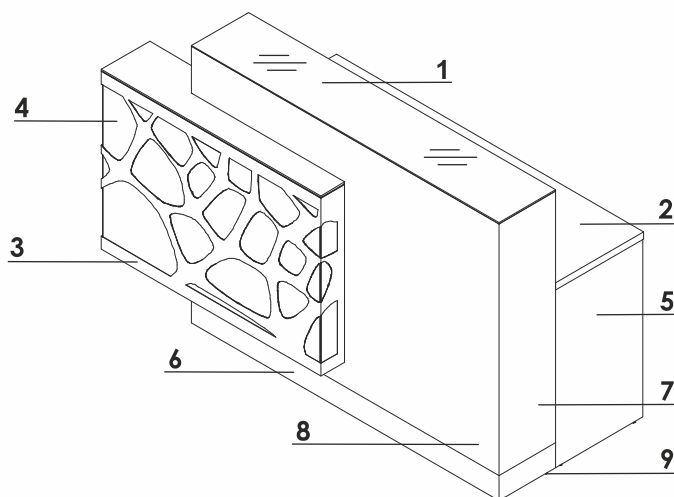

FRONT - PLEXIGLASS

PLEXIGLASS
WHITE

1. **Glass top** - glass LACOBEL 4mm
2. **Work top** - MFC 28mm, PVC edge
3. **Front** - powder coated steel and plexiglas
4. **Light source** - RGBW LED, remote control
5. **Low side panel** - MFC 28mm, PVC edge
6. **Kick plate** - HPL - brushed aluminium
7. **Body** - MFC 18mm+ HPL - mat
8. **Front** - MFC 28mm + HPL - mat 0,8mm, PVC edge
9. **Leveling** - 5mm range

TECHNICAL SPECIFICATION

- 1. **Work top** - MFC 28mm, PVC edge
- 2. **Low side panel** - MFC 28mm, PVC edge
- 3. **Supporting leg NE41**- required for connecting the tops
- 4. **Cable grommets** - Ø80

DIMENSIONS