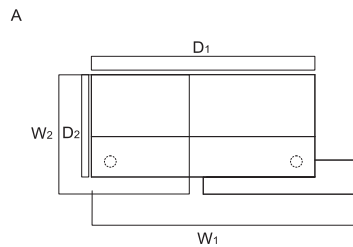

TECHNICAL SPECIFICATION

- 1. **Work top** - MFC 28mm, PVC edge
- 2. **Low side panel** - MFC 28mm, PVC edge
- 3. **Supporting leg NE41**- required for connecting the tops
- 4. **Cable grommets** - Ø80

DIMENSIONS

RECEPTION DESKS SYSTEMS

LOG10K+LOG14B

INDEX SYMBOL	DIMENSIONS [mm]						⚖️	📦	📦		COMMENTS
	W ₁	W ₂	D ₁	D ₂	H						
LOG10G	1000	660	-	-	1105		50.0	0.582	2		
LOG14G	1400	660	-	-	1105		55.0	0.815	2		

A: LOG10K+LOG10B+LOG01L
B: LOG10K+LOG10B+LOG01P

INDEX SYMBOL		DIMENSIONS [mm]						⚖️	📦	📦		COMMENTS
A	B	W ₁	W ₂	D ₁	D ₂	H						
LOG11LG	LOG11PG	1300	770	1000	660	1105		76.5	0.745	6		

A: LOG14K+LOG14B+LOG01L
B: LOG14K+LOG14B+LOG01P

INDEX SYMBOL		DIMENSIONS [mm]						⚖️	📦	📦		COMMENTS
A	B	W ₁	W ₂	D ₁	D ₂	H						
LOG12LG	LOG12PG	1700	770	1400	660	1105		81.5	0.978	6		

DESCRIPTION

⚖️ NET WEIGHT

📦 VOLUME

📦 NUMBER OF PACKAGES

RECEPTION DESKS SYSTEMS

LOG14K+LOG14B+LOG01L+LOG01P

INDEX SYMBOL	DIMENSIONS					[mm]	⚖️	📦	📦	COMMENTS
	W ₁	W ₂	D ₁	D ₂	H					
LOG13G	2000	770	1400	-	1105		108.0	1.141	10	