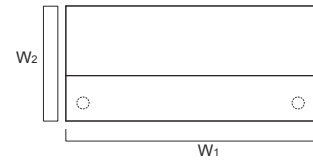

RECEPTION DESKS SYSTEMS

INDEX SYMBOL	DIMENSIONS [mm]						⚖️	📦	📦		COMMENTS			
	W₁	W₂	D₁	D₂	H							kg	m³	pcs
LOG10G	1000	660	-	-	1105		50.0	0.582	2					
LOG14G	1400	660	-	-	1105		55.0	0.815	2					

INDEX SYMBOL		DIMENSIONS [mm]						⚖️	📦	📦		COMMENTS			
A	B	W₁	W₂	D₁	D₂	H							kg	m³	pcs
LOG11LG	LOG11PG	1300	770	1000	660	1105		76.5	0.745	6					

INDEX SYMBOL		DIMENSIONS [mm]						⚖️	📦	📦		COMMENTS			
A	B	W₁	W₂	D₁	D₂	H							kg	m³	pcs
LOG12LG	LOG12PG	1700	770	1400	660	1105		81.5	0.978	6					

DESCRIPTION

⚖️ NET WEIGHT

📦 VOLUME

📦 NUMBER OF PACKAGES