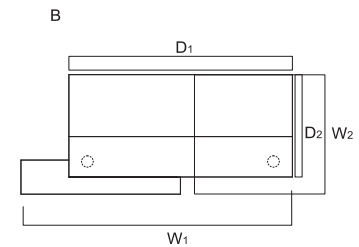

TECHNICAL SPECIFICATION

- 1. **Work top** - MFC 28mm, PVC edge
- 2. **Low side panel** - MFC 28mm, PVC edge
- 3. **Supporting leg NE41**- required for connecting the tops
- 4. **Cable grommets** - Ø80

DIMENSIONS

RECEPTION DESKS SYSTEMS

LOG10K+LOG14B

INDEX SYMBOL	DIMENSIONS [mm]						⚖️	📦	📦		COMMENTS
	W ₁	W ₂	D ₁	D ₂	H						
LOG10G	1000	660	-	-	1105		50.0	0.582	2		
LOG14G	1400	660	-	-	1105		55.0	0.815	2		

A: LOG10K+LOG10B+LOG01L
B: LOG10K+LOG10B+LOG01P

INDEX SYMBOL		DIMENSIONS [mm]						⚖️	📦	📦		COMMENTS
A	B	W ₁	W ₂	D ₁	D ₂	H						
LOG11LG	LOG11PG	1300	770	1000	660	1105		76.5	0.745	6		

A: LOG14K+LOG14B+LOG01L
B: LOG14K+LOG14B+LOG01P

INDEX SYMBOL		DIMENSIONS [mm]						⚖️	📦	📦		COMMENTS
A	B	W ₁	W ₂	D ₁	D ₂	H						
LOG12LG	LOG12PG	1700	770	1400	660	1105		81.5	0.978	6		