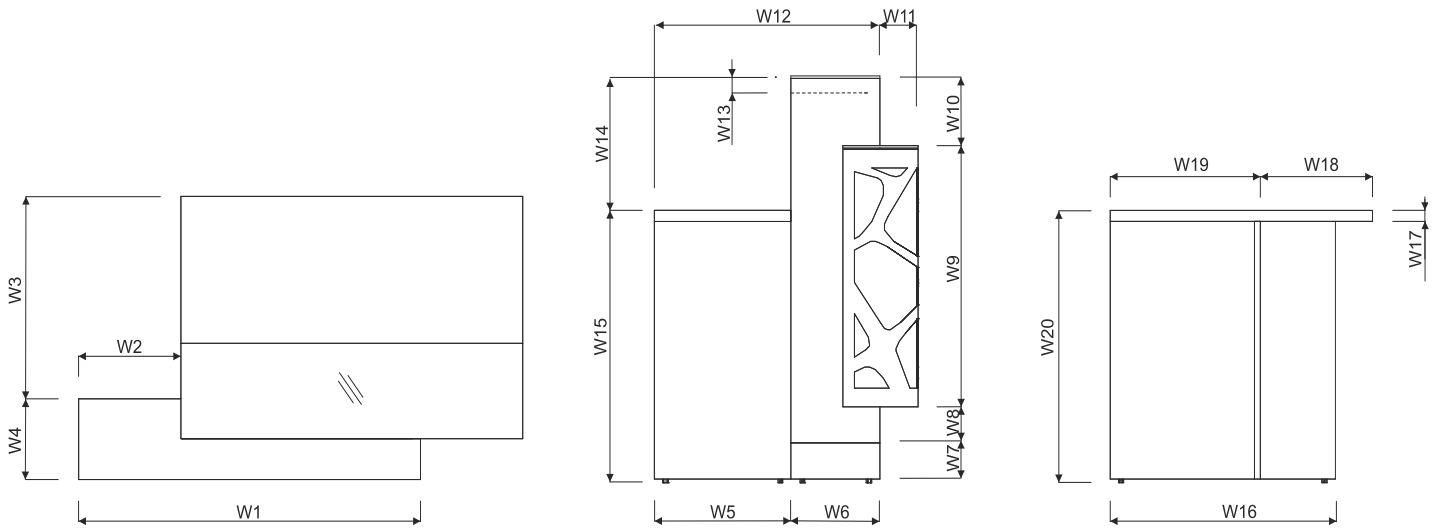

FRONT - PLEXIGLASS

PLEXIGLASS
WHITE

1. **Glass top** - glass LACOBEL 4mm
2. **Work top** - MFC 28mm, PVC edge
3. **Front** - powder coated steel and plexiglas
4. **Light source** - RGBW LED, remote control
5. **Low side panel** - MFC 28mm, PVC edge
6. **Kick plate** - HPL - brushed aluminium
7. **Body** - MFC 18mm+ HPL - mat
8. **Front** - MFC 28mm + HPL - mat 0,8mm, PVC edge
9. **Leveling** - 5mm range

TECHNICAL SPECIFICATION

- 1. **Work top** - MFC 28mm, PVC edge
- 2. **Low side panel** - MFC 28mm, PVC edge
- 3. **Supporting leg NE41**- required for connecting the tops
- 4. **Cable grommets** - Ø80

DIMENSIONS

RECEPTION DESKS SYSTEMS

LOG10K+LOG14B

INDEX SYMBOL	DIMENSIONS [mm]						⚖️	📦	📦		COMMENTS
	W ₁	W ₂	D ₁	D ₂	H						
LOG10G	1000	660	-	-	1105		50.0	0.582	2		
LOG14G	1400	660	-	-	1105		55.0	0.815	2		

A: LOG10K+LOG10B+LOG01L
B: LOG10K+LOG10B+LOG01P

INDEX SYMBOL		DIMENSIONS [mm]						⚖️	📦	📦		COMMENTS
A	B	W ₁	W ₂	D ₁	D ₂	H						
LOG11LG	LOG11PG	1300	770	1000	660	1105		76.5	0.745	6		

A: LOG14K+LOG14B+LOG01L
B: LOG14K+LOG14B+LOG01P

INDEX SYMBOL		DIMENSIONS [mm]						⚖️	📦	📦		COMMENTS
A	B	W ₁	W ₂	D ₁	D ₂	H						
LOG12LG	LOG12PG	1700	770	1400	660	1105		81.5	0.978	6		