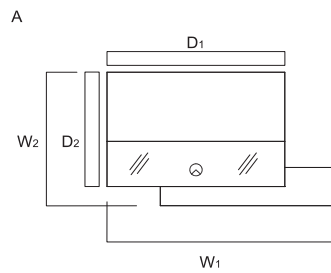

TECHNICAL SPECIFICATION

- 1. **Work top** - MFC 28mm, PVC edge
- 2. **Low side panel** - MFC 28mm, PVC edge
- 3. **Supporting leg NE41**- required for connecting the tops
- 4. **Cable grommets** - Ø80

DIMENSIONS

RECEPTION DESKS SYSTEMS

LOG10K+LOG14B

INDEX SYMBOL	DIMENSIONS [mm]						⚖️	📦	📦		COMMENTS
	W ₁	W ₂	D ₁	D ₂	H						
LOG10G	1000	660	-	-	1105		50.0	0.582	2		
LOG14G	1400	660	-	-	1105		55.0	0.815	2		

A: LOG10K+LOG10B+LOG01L
B: LOG10K+LOG10B+LOG01P

INDEX SYMBOL		DIMENSIONS [mm]						⚖️	📦	📦		COMMENTS
A	B	W ₁	W ₂	D ₁	D ₂	H						
LOG11LG	LOG11PG	1300	770	1000	660	1105		76.5	0.745	6		

A: LOG14K+LOG14B+LOG01L
B: LOG14K+LOG14B+LOG01P

INDEX SYMBOL		DIMENSIONS [mm]						⚖️	📦	📦		COMMENTS
A	B	W ₁	W ₂	D ₁	D ₂	H						
LOG12LG	LOG12PG	1700	770	1400	660	1105		81.5	0.978	6		