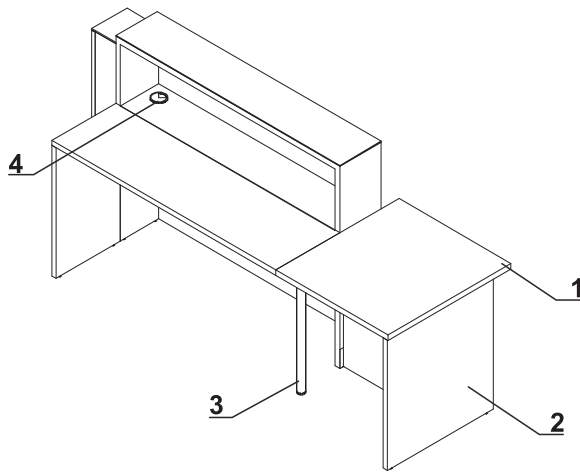

FRONT - PLEXIGLASS

PLEXIGLASS
WHITE

1. **Glass top** - glass LACOBEL 4mm
2. **Work top** - MFC 28mm, PVC edge
3. **Front** - powder coated steel and plexiglas
4. **Light source** - RGBW LED, remote control
5. **Low side panel** - MFC 28mm, PVC edge
6. **Kick plate** - HPL - brushed aluminium
7. **Body** - MFC 18mm+ HPL - mat
8. **Front** - MFC 28mm + HPL - mat 0,8mm, PVC edge
9. **Leveling** - 5mm range

TECHNICAL SPECIFICATION

- 1. **Work top** - MFC 28mm, PVC edge
- 2. **Low side panel** - MFC 28mm, PVC edge
- 3. **Supporting leg NE41**- required for connecting the tops
- 4. **Cable grommets** - Ø80

DIMENSIONS