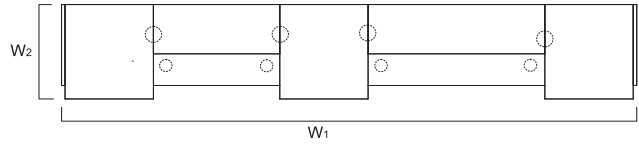

RECEPTION DESKS SYSTEMS

3xLOG07+LOG14K+LOG14B+LOG10K+LOG10B+4xNE41

INDEX SYMBOL	DIMENSIONS					[mm]				COMMENTS			
	W₁	W₂	D₁	D₂	H						kg	m³	pcs
LOG25	4556	770	-	-	1105		146.2	1.561	11				

DESCRIPTION

NET WEIGHT

VOLUME

NUMBER OF PACKAGES