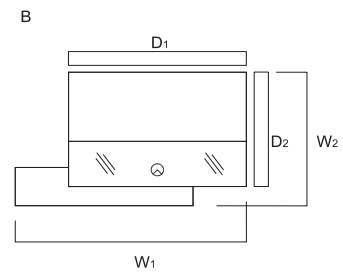

TECHNICAL SPECIFICATION

- 1. **Work top** - MFC 28mm, PVC edge
- 2. **Low side panel** - MFC 28mm, PVC edge
- 3. **Supporting leg NE41**- required for connecting the tops
- 4. **Cable grommets** - Ø80

DIMENSIONS

RECEPTION DESKS SYSTEMS

LOG10K+LOG14B

INDEX SYMBOL	DIMENSIONS [mm]						⚖️	📦	📦		COMMENTS
	W ₁	W ₂	D ₁	D ₂	H						
LOG10G	1000	660	-	-	1105		50.0	0.582	2		
LOG14G	1400	660	-	-	1105		55.0	0.815	2		

A: LOG10K+LOG10B+LOG01L
B: LOG10K+LOG10B+LOG01P

INDEX SYMBOL		DIMENSIONS [mm]						⚖️	📦	📦		COMMENTS
A	B	W ₁	W ₂	D ₁	D ₂	H						
LOG11LG	LOG11PG	1300	770	1000	660	1105		76.5	0.745	6		

A: LOG14K+LOG14B+LOG01L
B: LOG14K+LOG14B+LOG01P

INDEX SYMBOL		DIMENSIONS [mm]						⚖️	📦	📦		COMMENTS
A	B	W ₁	W ₂	D ₁	D ₂	H						
LOG12LG	LOG12PG	1700	770	1400	660	1105		81.5	0.978	6		