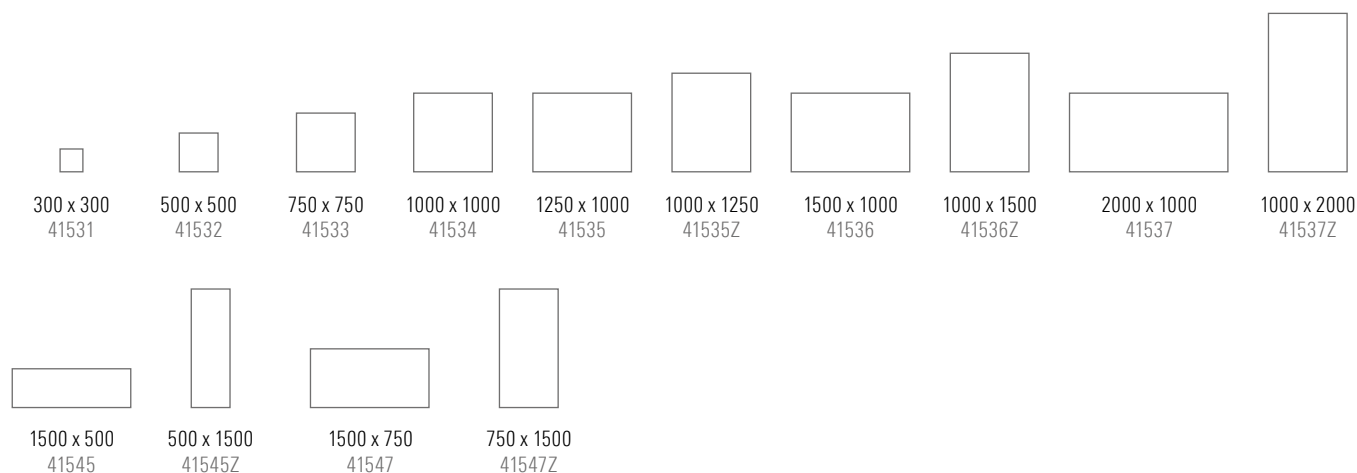

Other sizes available on request

Accessories

40205-V-colour code	Mood pocket	160 x 200
1215T	Pen Tray, plexi, transparent	200
1215S	Pen Tray, plexi, black	200
1215V	Pen Tray, plexi, white	200
1216T	Pen Tray, plexi, transparent	500
1216S	Pen Tray, plexi, black	500
1216V	Pen Tray, plexi, white	500
1218-B	Pen tray, birch	200
1570-28-3	Coupling magnets Mood Wall New