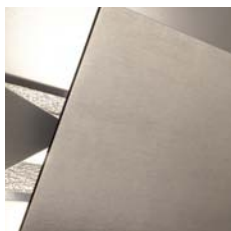

SHADOW	Parete / Wall		SORGENTI LUMINOSE / LIGHT SOURCES		LED INCLUSO / LED INCLUDED	CERTIFICATIONS
	MISURE / DIMENSIONS		HALOG.	LED		
	CM.	INCHES				
SHADOW Piccola						
11PAWH01	33 x 8 x 17H	13 x 3,1 x 6,7H	max 1x100W - R7S			
11PAWH02	33 x 8 x 17H	13 x 3,1 x 6,7H	max 1x100W - R7S			
11PA03LN	33 x 8 x 17H	13 x 3,1 x 6,7H			12W Lumen 1300 - 2700K	
11PA03LW	33 x 8 x 17H	13 x 3,1 x 6,7H			12W Lumen 1300 - 2700K	
SHADOW Grande						
11PA06FN (GN)	63 x 8 x 17H	25 x 3,1 x 6,7H	1x24W-T5 G5			(GN) Dimmer DALI
11PA06FW (GW)	63 x 8 x 17H	25 x 3,1 x 6,7H	1x24W-T5 G5			(GW) Dimmer DALI
11PA06LN (MN)	63 x 8 x 17H	25 x 3,1 x 6,7H			24W Lumen 2600 - 2700K	(MN) Dimmer DALI
11PA06LW (MW)	63 x 8 x 17H	25 x 3,1 x 6,7H			24W Lumen 2600 - 2700K	(MW) Dimmer DALI
LED INCLUSO / LED INCLUDED						
COLORI / COLOURS						
Metallo Bianco / White metal (11PAWH01 / 11PA03LW / 11PA06FW / 11PA06GW / 11PA06LW / 11PA06MW)						
Nickel spazzolato / Brushed nickel (11PAWH02 / 11PA03LN / 11PA06FN / 11PA06GN / 11PA06LN / 11PA06MN)						
OPZIONI/OPTIONS						
LED 3000K su richiesta /LED 3000K on demand						

LED
.....