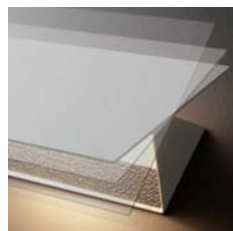

SHADOW	Parete / Wall		SORGENTI LUMINOSE / LIGHT SOURCES		LED INCLUSO / LED INCLUDED	CERTIFICATIONS
	MISURE / DIMENSIONS		HALOG.	LED		
	CM.	INCHES				
SHADOW Piccola						
11PAWH01	33 x 8 x 17H	13 x 3,1 x 6,7H	max 1x100W - R7S			
11PAWH02	33 x 8 x 17H	13 x 3,1 x 6,7H	max 1x100W - R7S			
11PA03LN	33 x 8 x 17H	13 x 3,1 x 6,7H			12W Lumen 1300 - 2700K	
11PA03LW	33 x 8 x 17H	13 x 3,1 x 6,7H			12W Lumen 1300 - 2700K	
SHADOW Grande						
11PA06FN (GN)	63 x 8 x 17H	25 x 3,1 x 6,7H	1x24W-T5 G5			(GN) Dimmer DALI
11PA06FW (GW)	63 x 8 x 17H	25 x 3,1 x 6,7H	1x24W-T5 G5			(GW) Dimmer DALI
11PA06LN (MN)	63 x 8 x 17H	25 x 3,1 x 6,7H			24W Lumen 2600 - 2700K	(MN) Dimmer DALI
11PA06LW (MW)	63 x 8 x 17H	25 x 3,1 x 6,7H			24W Lumen 2600 - 2700K	(MW) Dimmer DALI
LED INCLUSO / LED INCLUDED						
COLORI / COLOURS						
Metallo Bianco / White metal (11PAWH01 / 11PA03LW / 11PA06FW / 11PA06GW / 11PA06LW / 11PA06MW)						
Nickel spazzolato / Brushed nickel (11PAWH02 / 11PA03LN / 11PA06FN / 11PA06GN / 11PA06LN / 11PA06MN)						
OPZIONI/OPTIONS						
LED 3000K su richiesta /LED 3000K on demand						

LED
.....