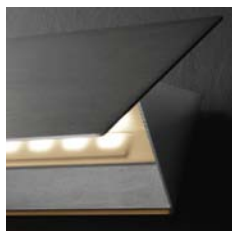

SHADOW	Parete / Wall		SORGENTI LUMINOSE / LIGHT SOURCES		LED INCLUSO / LED INCLUDED	CERTIFICATIONS
	MISURE / DIMENSIONS		HALOG.	LED		
	CM.	INCHES				
SHADOW Piccola						
11PAWH01	33 x 8 x 17H	13 x 3,1 x 6,7H	max 1x100W - R7S			
11PAWH02	33 x 8 x 17H	13 x 3,1 x 6,7H	max 1x100W - R7S			
11PA03LN	33 x 8 x 17H	13 x 3,1 x 6,7H			12W Lumen 1300 - 2700K	
11PA03LW	33 x 8 x 17H	13 x 3,1 x 6,7H			12W Lumen 1300 - 2700K	
SHADOW Grande						
11PA06FN (GN)	63 x 8 x 17H	25 x 3,1 x 6,7H	1x24W-T5 G5			(GN) Dimmer DALI
11PA06FW (GW)	63 x 8 x 17H	25 x 3,1 x 6,7H	1x24W-T5 G5			(GW) Dimmer DALI
11PA06LN (MN)	63 x 8 x 17H	25 x 3,1 x 6,7H			24W Lumen 2600 - 2700K	(MN) Dimmer DALI
11PA06LW (MW)	63 x 8 x 17H	25 x 3,1 x 6,7H			24W Lumen 2600 - 2700K	(MW) Dimmer DALI
LED INCLUSO / LED INCLUDED						
COLORI / COLOURS						
Metallo Bianco / White metal (11PAWH01 / 11PA03LW / 11PA06FW / 11PA06GW / 11PA06LW / 11PA06MW)						
Nickel spazzolato / Brushed nickel (11PAWH02 / 11PA03LN / 11PA06FN / 11PA06GN / 11PA06LN / 11PA06MN)						
OPZIONI/OPTIONS						
LED 3000K su richiesta /LED 3000K on demand						

LED
.....