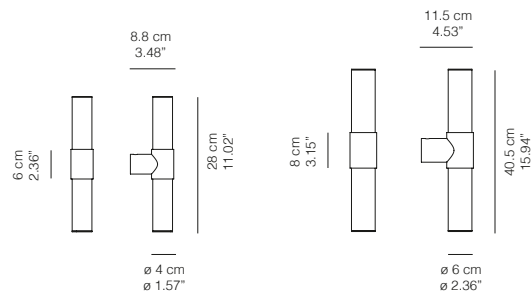

Pratica lampada a parete con struttura in alluminio lucidato e diffusori cilindrici in metacrilato opalino. Sorgente LED 220-240 a luce calda. Dimmerabile a taglio di fase.

Functional wall-mounted lamp with polished aluminium structure and cylindrical diffusers in opaline methacrylate. Warm LED light source 220-240. AC phase-cut dimming.

TUPLA / Design Kxx

TUPLA	Parete / Wall		SORGENTI LUMINOSE / LIGHT SOURCES		Dimmer a taglio di fase AC phase-cut dimming
TUPLA 28	MISURE / DIMENSIONS		LED		
27PA01LC	CM	INCHES	2x4,3W - Lumen 800 - 2700K ☼		
	4ø x 8,8 x 28H	1,57ø x 3,46 x 11,02H			
TUPLA 40	MISURE / DIMENSIONS		LED		
27PA02LC	CM	INCHES	2x8,7W - Lumen 1600 - 2700K ☼		
	6ø x 11,5 x 40,5H	2,36ø x 4,53 x 15,94			
	COLORI / COLOURS		LED INCLUSO / LED INCLUDED		CERTIFICATIONS
	Struttura in alluminio lucidato / Polished aluminium structure				CE IP 44 CLASSE 1
	Diffusore metacrilato opalino / Methacrylate opal diffuser				