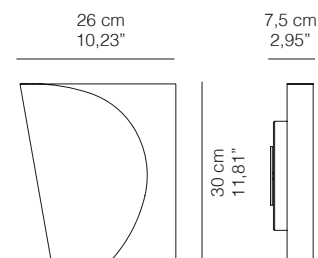

Lampada da parete in metallo verniciato bianco opaco con sorgente LED. Può essere facilmente ruotata con la mano direzionando la luce a piacimento.

Wall light fixture in matt white painted metal with LED light source. It can be easily rotated by hand to point the light in the desired direction.

TURN ME! / Design Marta Laudani e Marco Romanelli

Parete/ Wall		SORGENTI LUMINOSE / LIGHT SOURCES		CERTIFICATIONS
MISURE / DIMENSIONS		LED		
CM.	INCHES	LED INCLUSO / LED INCLUDED		
19PA26LW	26 x 7,5 x 30H 10,23 x 2,95 x 11,81H	12W Lumen 1300 - 3000K 		 
COLORI / COLOURS				
Metallo verniciato Bianco / White painted metal				