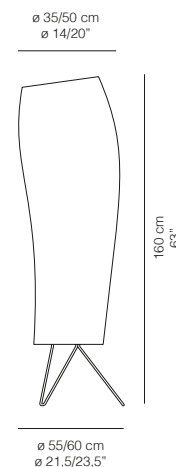

Lampada da terra con diffusore in polietilene bianco e base in metallo zincato verniciato in colore nero anche per utilizzo outdoor. A richiesta, rete tessile di copertura bianca o nera.

Floor lamp with white polyethylene shade and metallic base, painted black for outdoor use. On request, black or white net.

WARM / Design Enrico Franzolini

WARM INDOOR	Terra / Floor	SORGENTI LUMINOSE / LIGHT SOURCES		
	MISURE / DIMENSIONS	FLUO	LED	
	CM. INCHES	1x40W E27	1x16W E27	with dimmer
	35/50 - 55/60ø x 160H 14/20 - 21,5/23,5ø x 63H			CERTIFICATIONS
	COLORI / COLOURS			
08WAIN02	Polietilene bianco / White polyethylene			
	Dimmer incluso / Dimmer included			
WARM OUTDOOR	Terra / Floor	SORGENTI LUMINOSE / LIGHT SOURCES		
	MISURE / DIMENSIONS	FLUO	LED	
	CM. INCHES	1x40W E27	1x16W E27	CERTIFICATIONS
	35/50 - 55/60ø x 160H 14/20 - 21,5/23,5ø x 63H			
	COLORI / COLOURS			IP 44 con spina / with plug
08WAOT01	Polietilene bianco / White polyethylene			
	OPZIONI / OPTIONS			
08WANETWH	Rete bianca / White net			
08WANETBK	Rete nera / Black net			