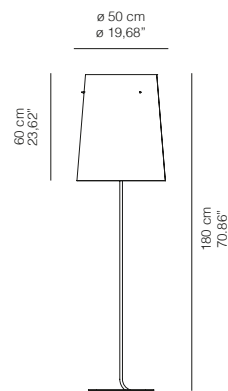

Lampada da terra con struttura in metallo verniciato colore scuro; paralume in lino naturale e fibra di vetro (tecnologia Fabrixx).

Floor lamp with metal structure painted in a dark colour; shade in natural linen and fibreglass (Fabrixx technology).

GRACE / Designed by Moreno De Giorgio

GRACE	Terra / Floor		SORGENTI LUMINOSE / LIGHT SOURCES		
	MISURE / DIMENSIONS		FLUO		LED
	CM.	INCHES			
20TRIIFL	50ø x 60-180H	19,68ø x 23,62-70,86H	3x33W E27		3x16W E27
			max 3x60W E27		
	COLORI / COLOURS				CERTIFICATIONS
	Lino naturale e fibra di vetro - Tecnologia Fabrixx / Natural linen and fibreglass - Fabrixx Technology				
	OPZIONI / OPTIONS				
DITR	Dimmer				