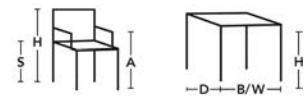

PRODUCT INFORMATION

Playback is a module sofa that combines playfulness and tight elements. Playback is characterized by the opportunity to choose different fabrics and colours for the frame and cushions. Furthermore, each individual can give the sofa its own character by changing the movable cushions in the back.

“I wanted to create a piece of furniture that gave the architect and the interior designer complete freedom to compose and adapt it to their own wishes. Despite the tight lines and the rather strict linear form the variation and the rounded cushions gives the sofa its soft, playful and comfortable character”, says Eero Koivisto.

“Playback fill an important role in the range of elegant and super functional sofas for the ‘contractor’ side that we had been missing”, says Kurt Tingdal, Offecct.

TECHNICAL INFORMATION

Base in wood. Seat and back in cold foam wrapped in flameproof fiber. Upholstered in fabric or leather. Standard leather Elmo Nordic. Legs in chrome with ABS glides.

OFFECCT SELECTED PATTERNS™

Legs in black, silver or white lacquer alternative in OFFECCT Flexicolour. Pillows quilted in Pattern BETA alt. DELTA. Contrast seams are available in colours; Beige, black, brown, dark blue, dark green, dark grey, grey, neon green, neon orange, orange, red and white. If not specified, anthracite will be used as standard.

PLAYBACK

H 770, S 440, B 660, D 660/470

H 770, S 440, B 1800, D 660/470

H 770, S 440, B 1200, D 660/470

Gerad 15° båda sidor/vänster/höger