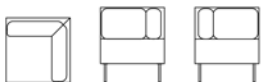

OFFECCT SELECTED PATTERNS™

Legs in black, silver or white lacquer alternative in OFFECCT Flexicolour. Pillows quilted in Pattern BETA alt. DELTA. Contrast seams are available in colours; Beige, black, brown, dark blue, dark green, dark grey, grey, neon green, neon orange, orange, red and white. If not specified, anthracite will be used as standard.

PLAYBACK

H 770, S 440, B 660, D 660/470

H 770, S 440, B 1800, D 660/470

H 770, S 440, B 1200, D 660/470

Gerad 15° båda sidor/vänster/höger