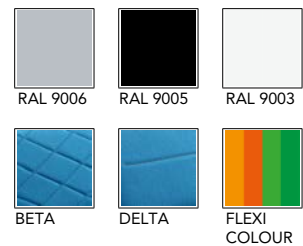

OFFECCT SELECTED PATTERNS™

Legs in black, silver or white lacquer alternative in OFFECCT Flexicolour. Pillows quilted in Pattern BETA alt. DELTA. Contrast seams are available in colours; Beige, black, brown, dark blue, dark green, dark grey, grey, neon green, neon orange, orange, red and white. If not specified, anthracite will be used as standard.