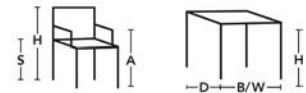

PRODUCT INFORMATION

King sofa system, easy chair and chair are developed by Thomas Sandell. King creates an atmosphere of home environment rather than that of a restaurant, even though it was developed for Melker Andersson's restaurant Kungsholmen in Stockholm. King has a sound absorbing quality which was something unique when King was developed. Offecct is innovative and market leading in the field of designed acoustic wall panels, but integrating sound absorbing features into furniture is something completely new. Restaurants are sensitive to sound. King has a rather uncommon design for a restaurant environment, but the design is perfect for absorbing and reducing sound.

"Restaurant environments are extra sensitive to sound. Melker Andersson is extremely detailed and knows exactly what he wants for his restaurants – he wants recreation, conversation, music and good ambience. Bad acoustics could ruin the whole experience. With that starting point, I designed King", says Thomas Sandell.

TECHNICAL INFORMATION

Wooden frame. Seat in cold foam with flameproof fiber. Upholstered in 2-coloured cover, fabric or leather with a zip in the back. Standard leather Elmo Nordic. Base in black MDF with ABS glides.

KING