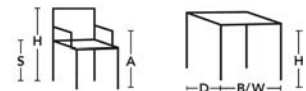

PRODUCT INFORMATION

In 2014 Christophe Pillet and Offecct launched the comfortable and timeless collection Ezy, which consists of a sofa, an easy chair, a barstool and a series of tables. Though, originally designed for the famous Pullman Paris Eiffel Tour Hotel, the new additions to the collection offers more ways to enjoy its comfort be it in a meeting, at a bar, at home or in an office.

“Instead of making something strange, visible and loud, I wanted to make something very normal, simple and elegant. The purpose of the Ezy collection was to make a super functional, normal and long lasting design”, says Christophe Pillet about the origin of the Ezy collection.

During the past year, the product development team of Offecct has worked closely with Christophe Pillet to create additions to the collection. It now features a new upholstered sofa and an easy chair with a wooden frame, a new chair series available in different versions; a thin steel frame, swivel, wooden legs and high back. The table series has also been extended with amongst other a high table.

“The first pieces of Ezy collection were contract use oriented in terms of dimensions and proportions. By adding these new furniture to the collection, which also works in a domestic environment, we have made it more universal”, says Pillet.

TECHNICAL INFORMATION

Barstool have a frame in metal with molded cold foam. Upholstered in fixed fabric or leather, zipper in back. Standard leather in Elmo Soft. Frame in black texture lacquer with return.

Easy chair have a frame in metal with molded cold foam. Upholstered in fixed fabric or leather, zipper in back. Standard leather Elmo Soft. Seat with integrated suspension.