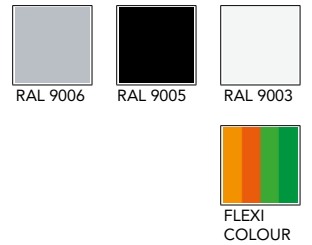

Chair, Armchair
& Bar stool
By Claesson Koivisto
Rune

PRODUCT INFORMATION

Cornflake is designed by Claesson Koivisto Rune and consists of a chair, armchair and barstool and also a serie of tables. Cornflake came to a success with its simple but outstanding design. The chair gives a feeling of pliability. In the table series you find a various of sizes and forms. Conference tables for the larger areas but also standing tables for private conversations or a lower table for the smaller meetings. In the cornflake series you'll find something for everyone.

ENVIRONMENTAL LABELING

TECHNICAL INFORMATION

Seat in laminated wood. White lacquered, upholstered in fabric or leather alt. upholstered in Bogesund Mega, available in blue, black, green, red and black/white. Standard Elmo Soft, piquet on the inside and standard on the outside. Legs or sledge base in chrome. Cornflake chair and armchair, recommended stacking height, max 10 pcs. Upholstered Cornflake chair and armchair, recommended stacking height, max 8 pcs.

OFFECCT SELECTED PATTERNS™

Frame in black, silver or white lacquer alternative in OFFECCT Flexicolour.

ACCESSORIES

Linking device in metal for chair and armchair.

CORNFLAKE

H 790, S 450, B 540, D 520/360

H 790, S 450, B 590, A 680, D 520/360