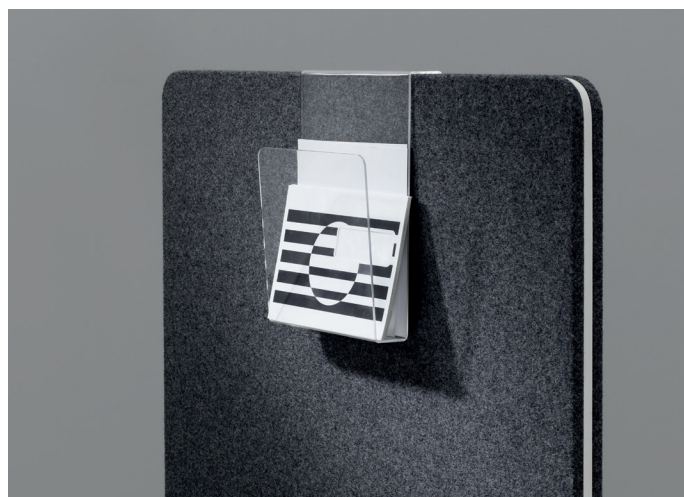

Edge accessories

Article number	Name	Size w x h mm	Weight kg
1582	Edge Floor Plexi Hook		0,1
1584	Edge Floor Plexi Mug		0,1
1586	Edge Floor Plexi Paper holder		0,1
1588-colour code	Edge Floor Plexi Mood	300 x 300	1,5
1589-colour code	Edge Floor Plexi Mood	500 x 500	3,5
1581	Edge Table Plexi Hook		0,1
1583	Edge Table Plexi Mug		0,1
1585	Edge Table Plexi Paper holder		0,1
1587-colour code	Edge Table Plexi Mood	300 x 300	1,4