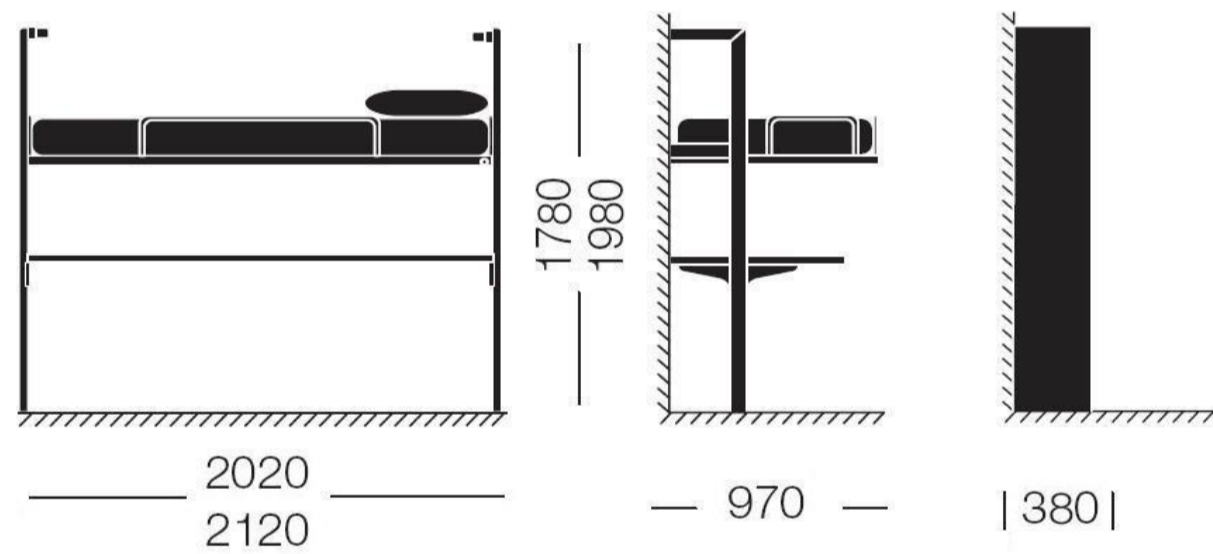

TECHNICAL DATA

Product: LA LITERAL Studio

Design: Lievore Altherr Molina

Technical data:

Metal frame made of profiles for wall fixing, semi-oval section 60x35x2mm.

Bed frame of rectangular section 50x35x2mm.

Individual ladder (included on price).

Finishings: grey silver or white epoxy coating.

Front/mattres support in Bunkbed, Studio and single bed, chipboard 19mm with simulated beech melamine, white, pumpkin or red colours.

Weight 190 : 113 Kg.

Weight 200 : 119 Kg.