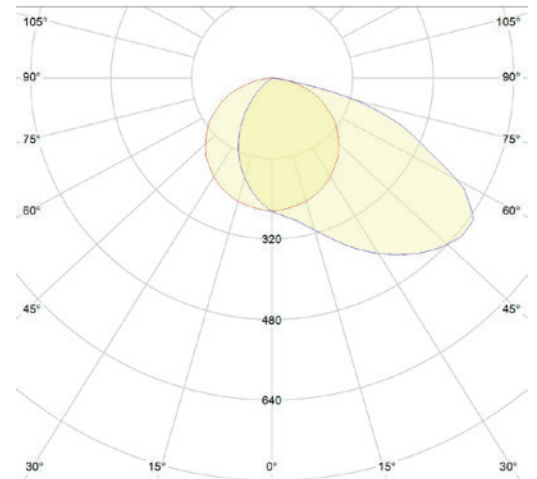

Indirect ratio