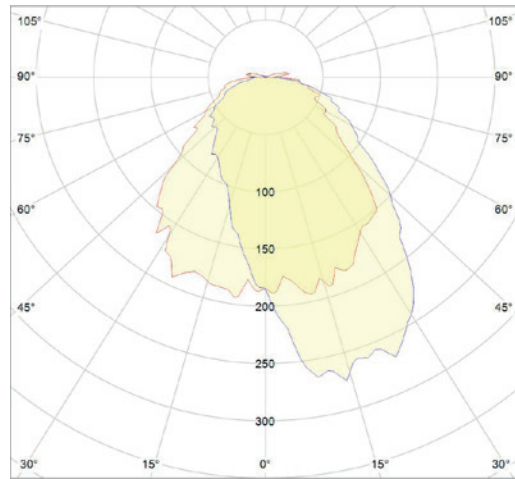

TECHNICAL VIEW

Direct ratio