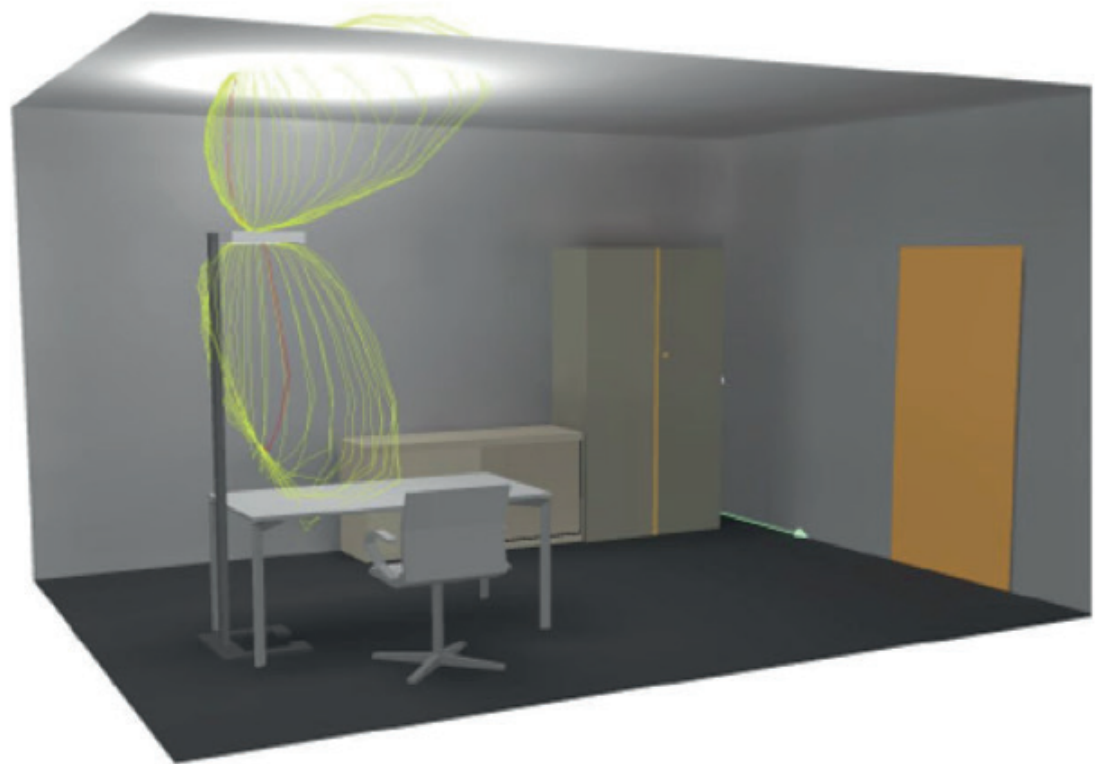

LUCTRA

LUCTRA® is a brand of
DURABLE · Hunke & Jochheim GmbH & Co. KG
Westfalenstraße 77–79 · 58636 Iserlohn
P.O. Box 1753 · 58634 Iserlohn · Germany
Phone +49 2371 662445
info@luctra.eu · www.luctra.eu