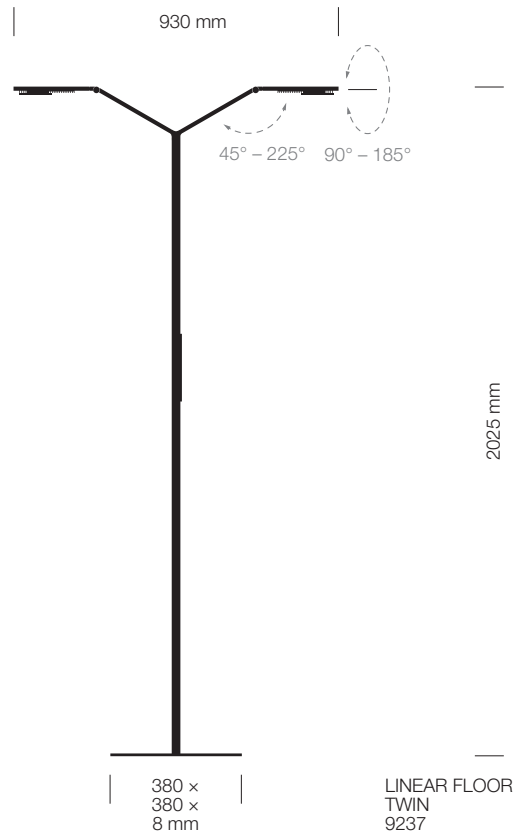

FLOOR
TWIN
LINEAR
FACT SHEET

FLOOR TWIN LINEAR

Nominated
2015

The FLOOR TWIN LINEAR makes it possible to have optimal direct or indirect light for up to two workplaces. The individually adjustable lamp heads ensure maximum flexibility, since their light intensity and colour temperature can be adjusted individually to the needs of each user.

TECHNICAL DATA

FLOOR TWIN LINEAR	
Product #	9237
Colours	01 black 02 white 23 aluminium
Dimensions	Height: 2.025 mm
	Radius: 100 mm–930 mm
	Lamp base: 380 mm x 380 mm x 8 mm
Material	Aluminium, zinc, steel (lamp base), glass, plastic
Weight	12,5 kg
Energy efficiency	A++*
Protection type	IP 20
Protection class	III ⚡
Illuminants	
LEDs	2 cold white & 2 warm white LEDs each (CREE)
Power consumption	25 W**
Luminous flux of luminaire:	neutral white 680 lm*
Light intensity	neutral white 566 cd*
Illuminance	1,000 lux at a height of 110 cm
Luminous efficiency	neutral white 73 lm/W*
Colour temperature (CCT)	2.700 K <-----> 6.500 K
Colour reproduction index	≥ 80
Operating temperature on lamp head	≤ 40°C at 25°C ambient temperature
Burning life	over 50,000 hours
Standby consumption	≤ 0,5 W
Nominal voltage	12 V DC
Protection class	II ☐
VITACORE®	
Operation	via VITACORE® electronics or app
Light strength setting	stepless up to 1,000 lux
Setting of light colour	stepless between 2,700 and 6,500 Kelvin
Switch Function	For separate operation of lamp heads
Touch panel	made of glass
Power supply unit	
Desktop power supply	Europlug & BS 1363 (British 3-pin) plug
AC cable length	1,2 m
DC cable length	1,8 m
Nominal voltage	100–240 V, 50–60 Hz
Power consumption	1,5 A
Output	max. 12 V, 48 W, 4 A DC

*with warm white and cold white LEDs switched on, touch panel switched off
 **with cold white LEDs switched on to 100%, touch panel switched off

TECHNICAL VIEW

LIGHT INTENSITY DISTRIBUTION

Free download on
www.luctra.eu