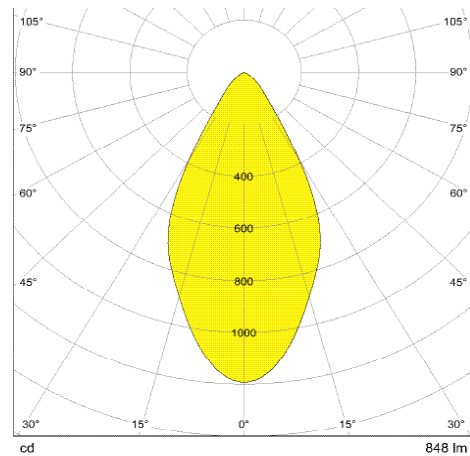

FLOOR
TWIN
LINEAR
FACT SHEET

FLOOR TWIN LINEAR

Nominated
2015

The FLOOR TWIN LINEAR makes it possible to have optimal direct or indirect light for up to two workplaces. The individually adjustable lamp heads ensure maximum flexibility, since their light intensity and colour temperature can be adjusted individually to the needs of each user.

TECHNICAL DATA

FLOOR TWIN LINEAR	
Product #	9237
Colours	01 black 02 white 23 aluminium
Dimensions	Height: 2.025 mm
	Radius: 100 mm–930 mm
	Lamp base: 380 mm x 380 mm x 8 mm
Material	Aluminium, zinc, steel (lamp base), glass, plastic
Weight	12,5 kg
Energy efficiency	A++*
Protection type	IP 20
Protection class	III ⚡
Illuminants	
LEDs	2 cold white & 2 warm white LEDs each (CREE)
Power consumption	25 W**
Luminous flux of luminaire:	neutral white 680 lm*
Light intensity	neutral white 566 cd*
Illuminance	1,000 lux at a height of 110 cm
Luminous efficiency	neutral white 73 lm/W*
Colour temperature (CCT)	2.700 K <-----> 6.500 K
Colour reproduction index	≥ 80
Operating temperature on lamp head	≤ 40°C at 25°C ambient temperature
Burning life	over 50,000 hours
Standby consumption	≤ 0,5 W
Nominal voltage	12 V DC
Protection class	II ☐
VITACORE®	
Operation	via VITACORE® electronics or app
Light strength setting	stepless up to 1,000 lux
Setting of light colour	stepless between 2,700 and 6,500 Kelvin
Switch Function	For separate operation of lamp heads
Touch panel	made of glass
Power supply unit	
Desktop power supply	Europlug & BS 1363 (British 3-pin) plug
AC cable length	1,2 m
DC cable length	1,8 m
Nominal voltage	100–240 V, 50–60 Hz
Power consumption	1,5 A
Output	max. 12 V, 48 W, 4 A DC

*with warm white and cold white LEDs switched on, touch panel switched off
 **with cold white LEDs switched on to 100%, touch panel switched off

TECHNICAL VIEW

LIGHT INTENSITY DISTRIBUTION

Free download on
www.luctra.eu