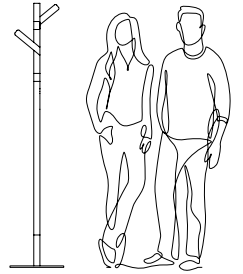

COMFORT

COLOURS

- WOOD + RAL 9003
- WOOD + RAL 2004
- WOOD + RAL 7016

CUSTOMISE OPTIONS

- COLOUR
- txt TEXT

HUMAN PERCEPTION

COAT RACK WITH PERSONALISED TEXT — SIE 01 7016