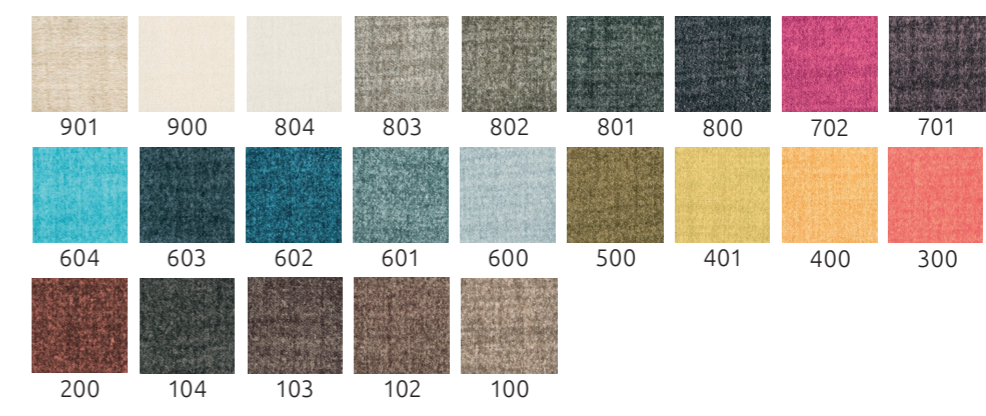

Sustainable combination with simple basic elements.

Freedom in color.

Endlessly combine with different fabrics. The fabric color of seat cushion, back cushion and backrest (high or low) can be chosen independently.

Rhapsody

Harmony

Mistral