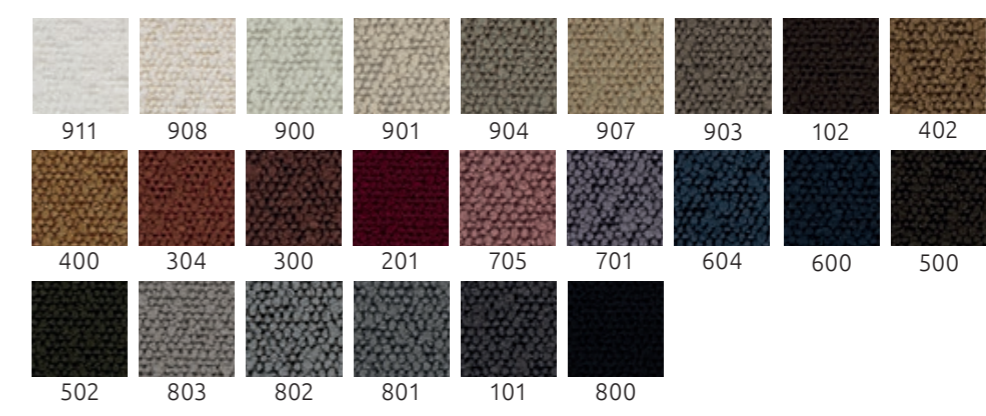

Sustainable combination with simple basic elements.

Freedom in color.

Endlessly combine with different fabrics. The fabric color of seat cushion, back cushion and backrest (high or low) can be chosen independently.

Rhapsody

Harmony

Mistral