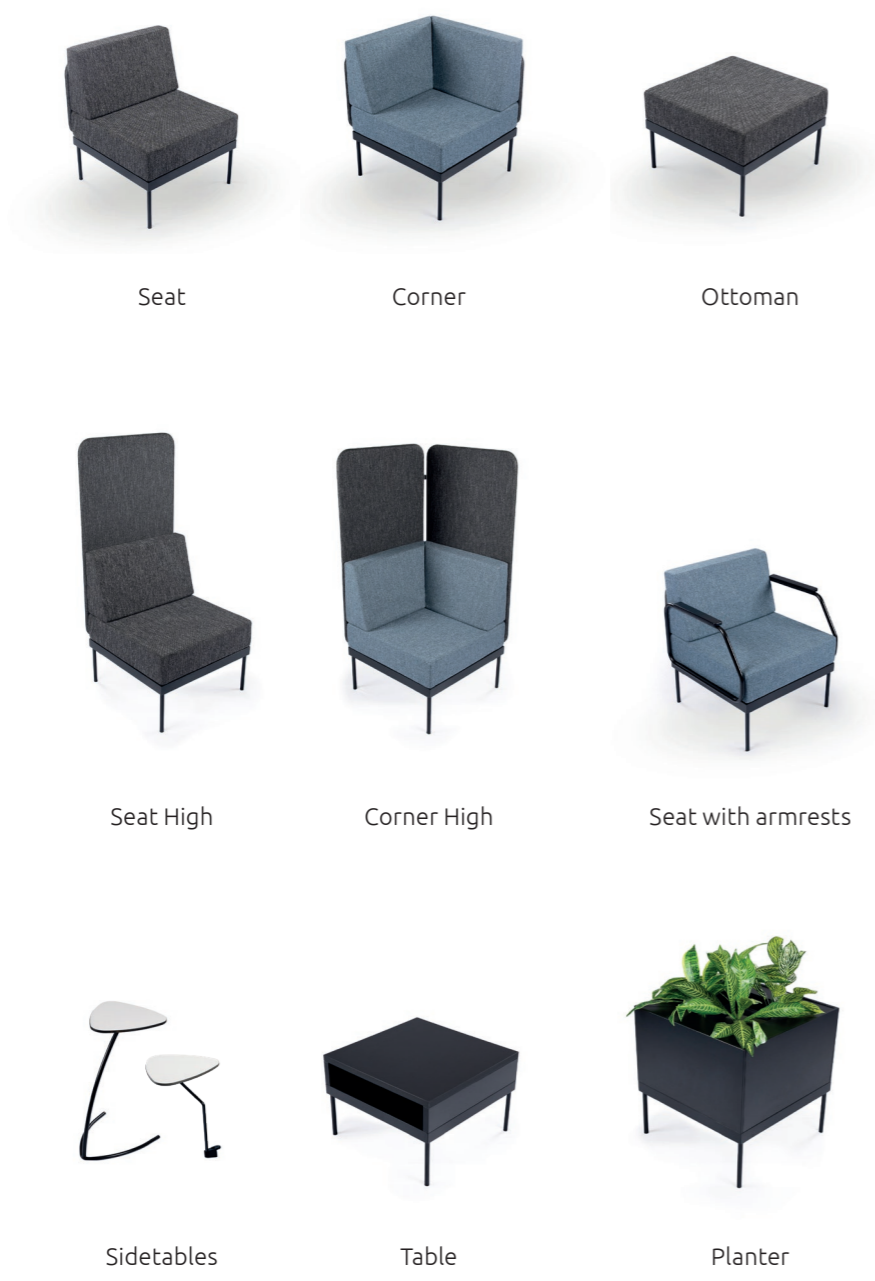

### Combine shapes, fabrics and colors

Workways elements are easy to connect and disconnect. Playfully use the different back elements and fabric colors to create your unique piece of furniture. Combine with Cablets to make space for all your stuff.

Ottoman

Seat

Corner High

Easy reuse of basic modules.

**Sustainable combination with simple basic elements.**

**Freedom in color.**

Endlessly combine with different fabrics. The fabric color of seat cushion, back cushion and backrest (high or low) can be chosen independently.