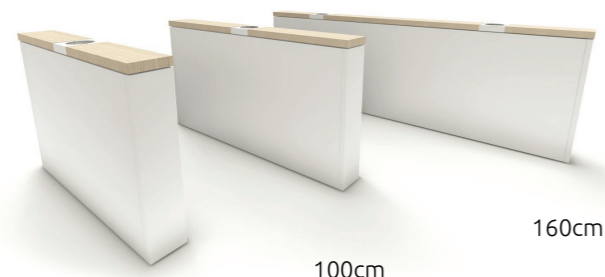

### Leg options

diameter square and round 70mm | height adjustable 65-130cm

Square

Round

### Cheek options

Available in 3 sizes, matching the style of the cabinets.

80cm

100cm

160cm