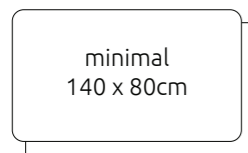

### Leg options

diameter square and round 70mm | height adjustable 65-130cm

Square

Round