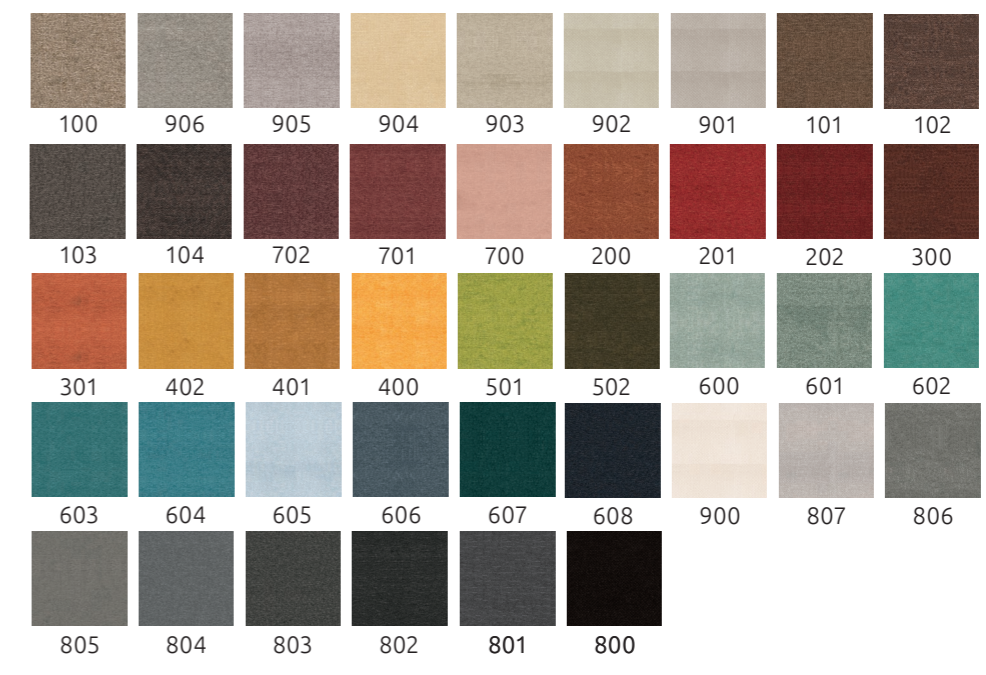

Sustainable combination with simple basic elements.

Freedom in color.

Endlessly combine with different fabrics. The fabric color of seat cushion, back cushion and backrest (high or low) can be chosen independently.

Rhapsody

Harmony

Mistral